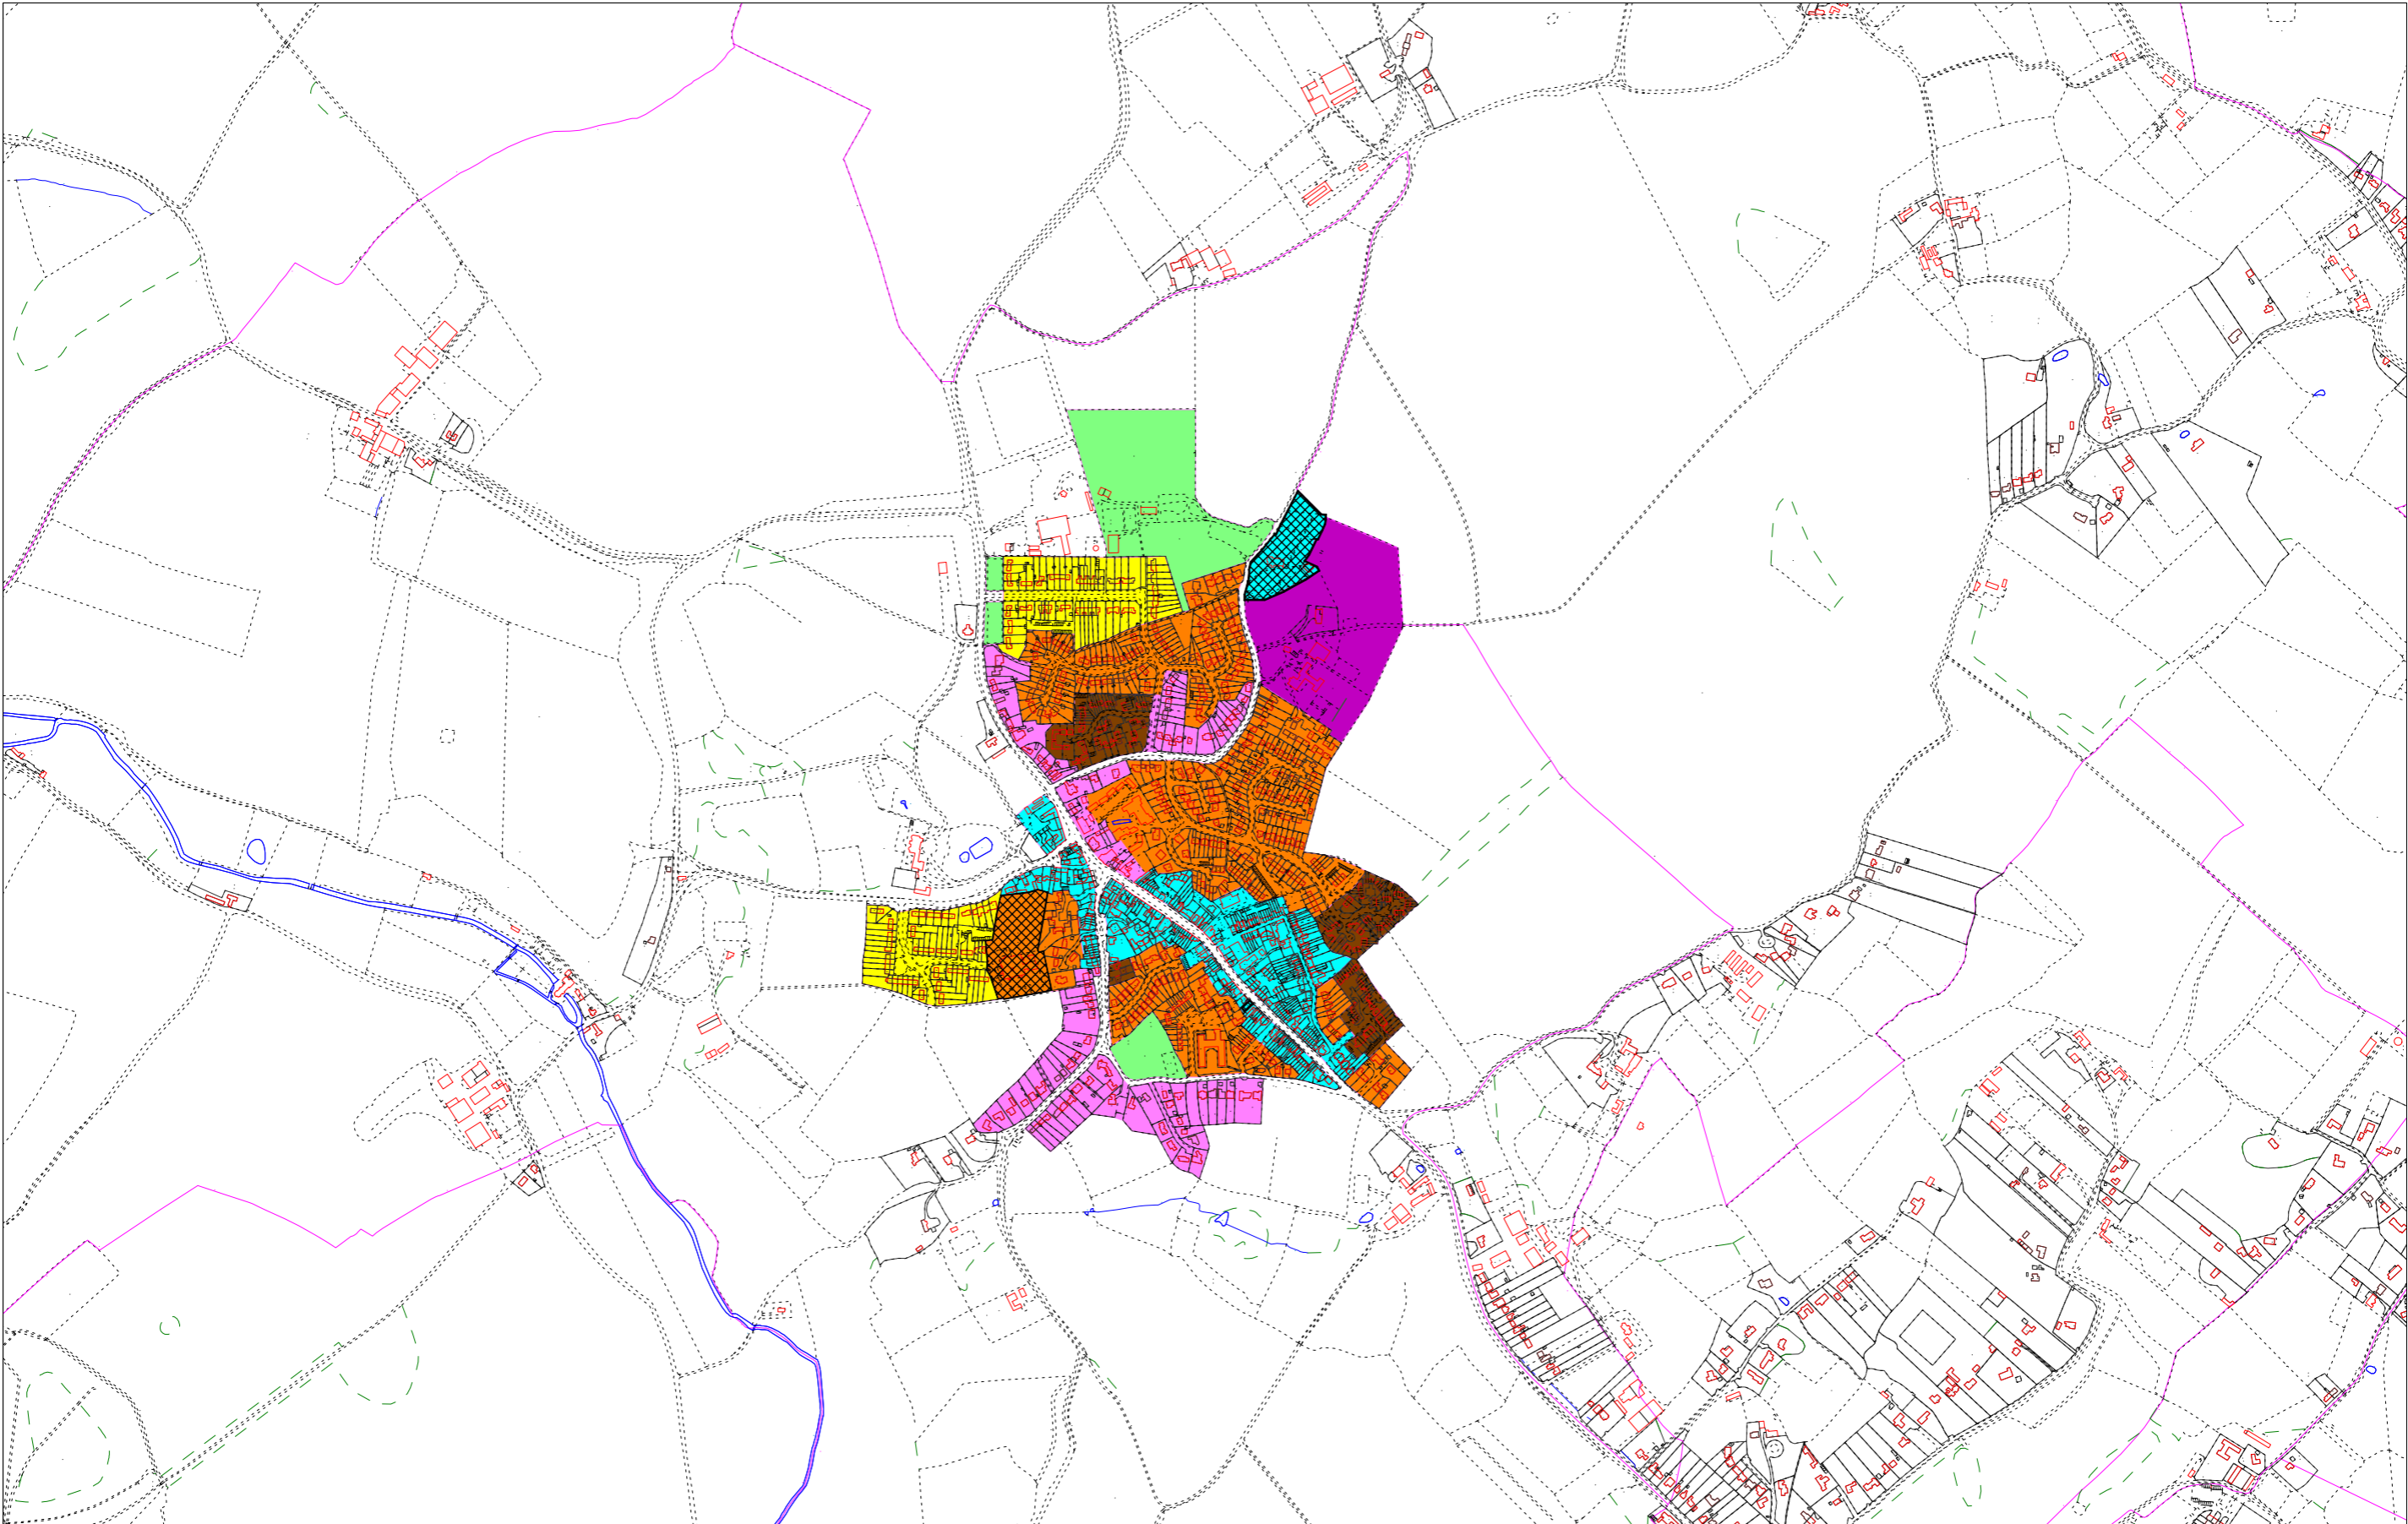

# Codicote

This map is reproduced from Ordnance Survey material with permission of OS on behalf of the Controller of Her Majesty's Stationary Office. Unauthorised reproduction infringes Crown copyright and may lead to prosecution or civil proceedings. North Hertfordshire District Council OS Licence No. 100018622 2010

Scale: 1: 10,000