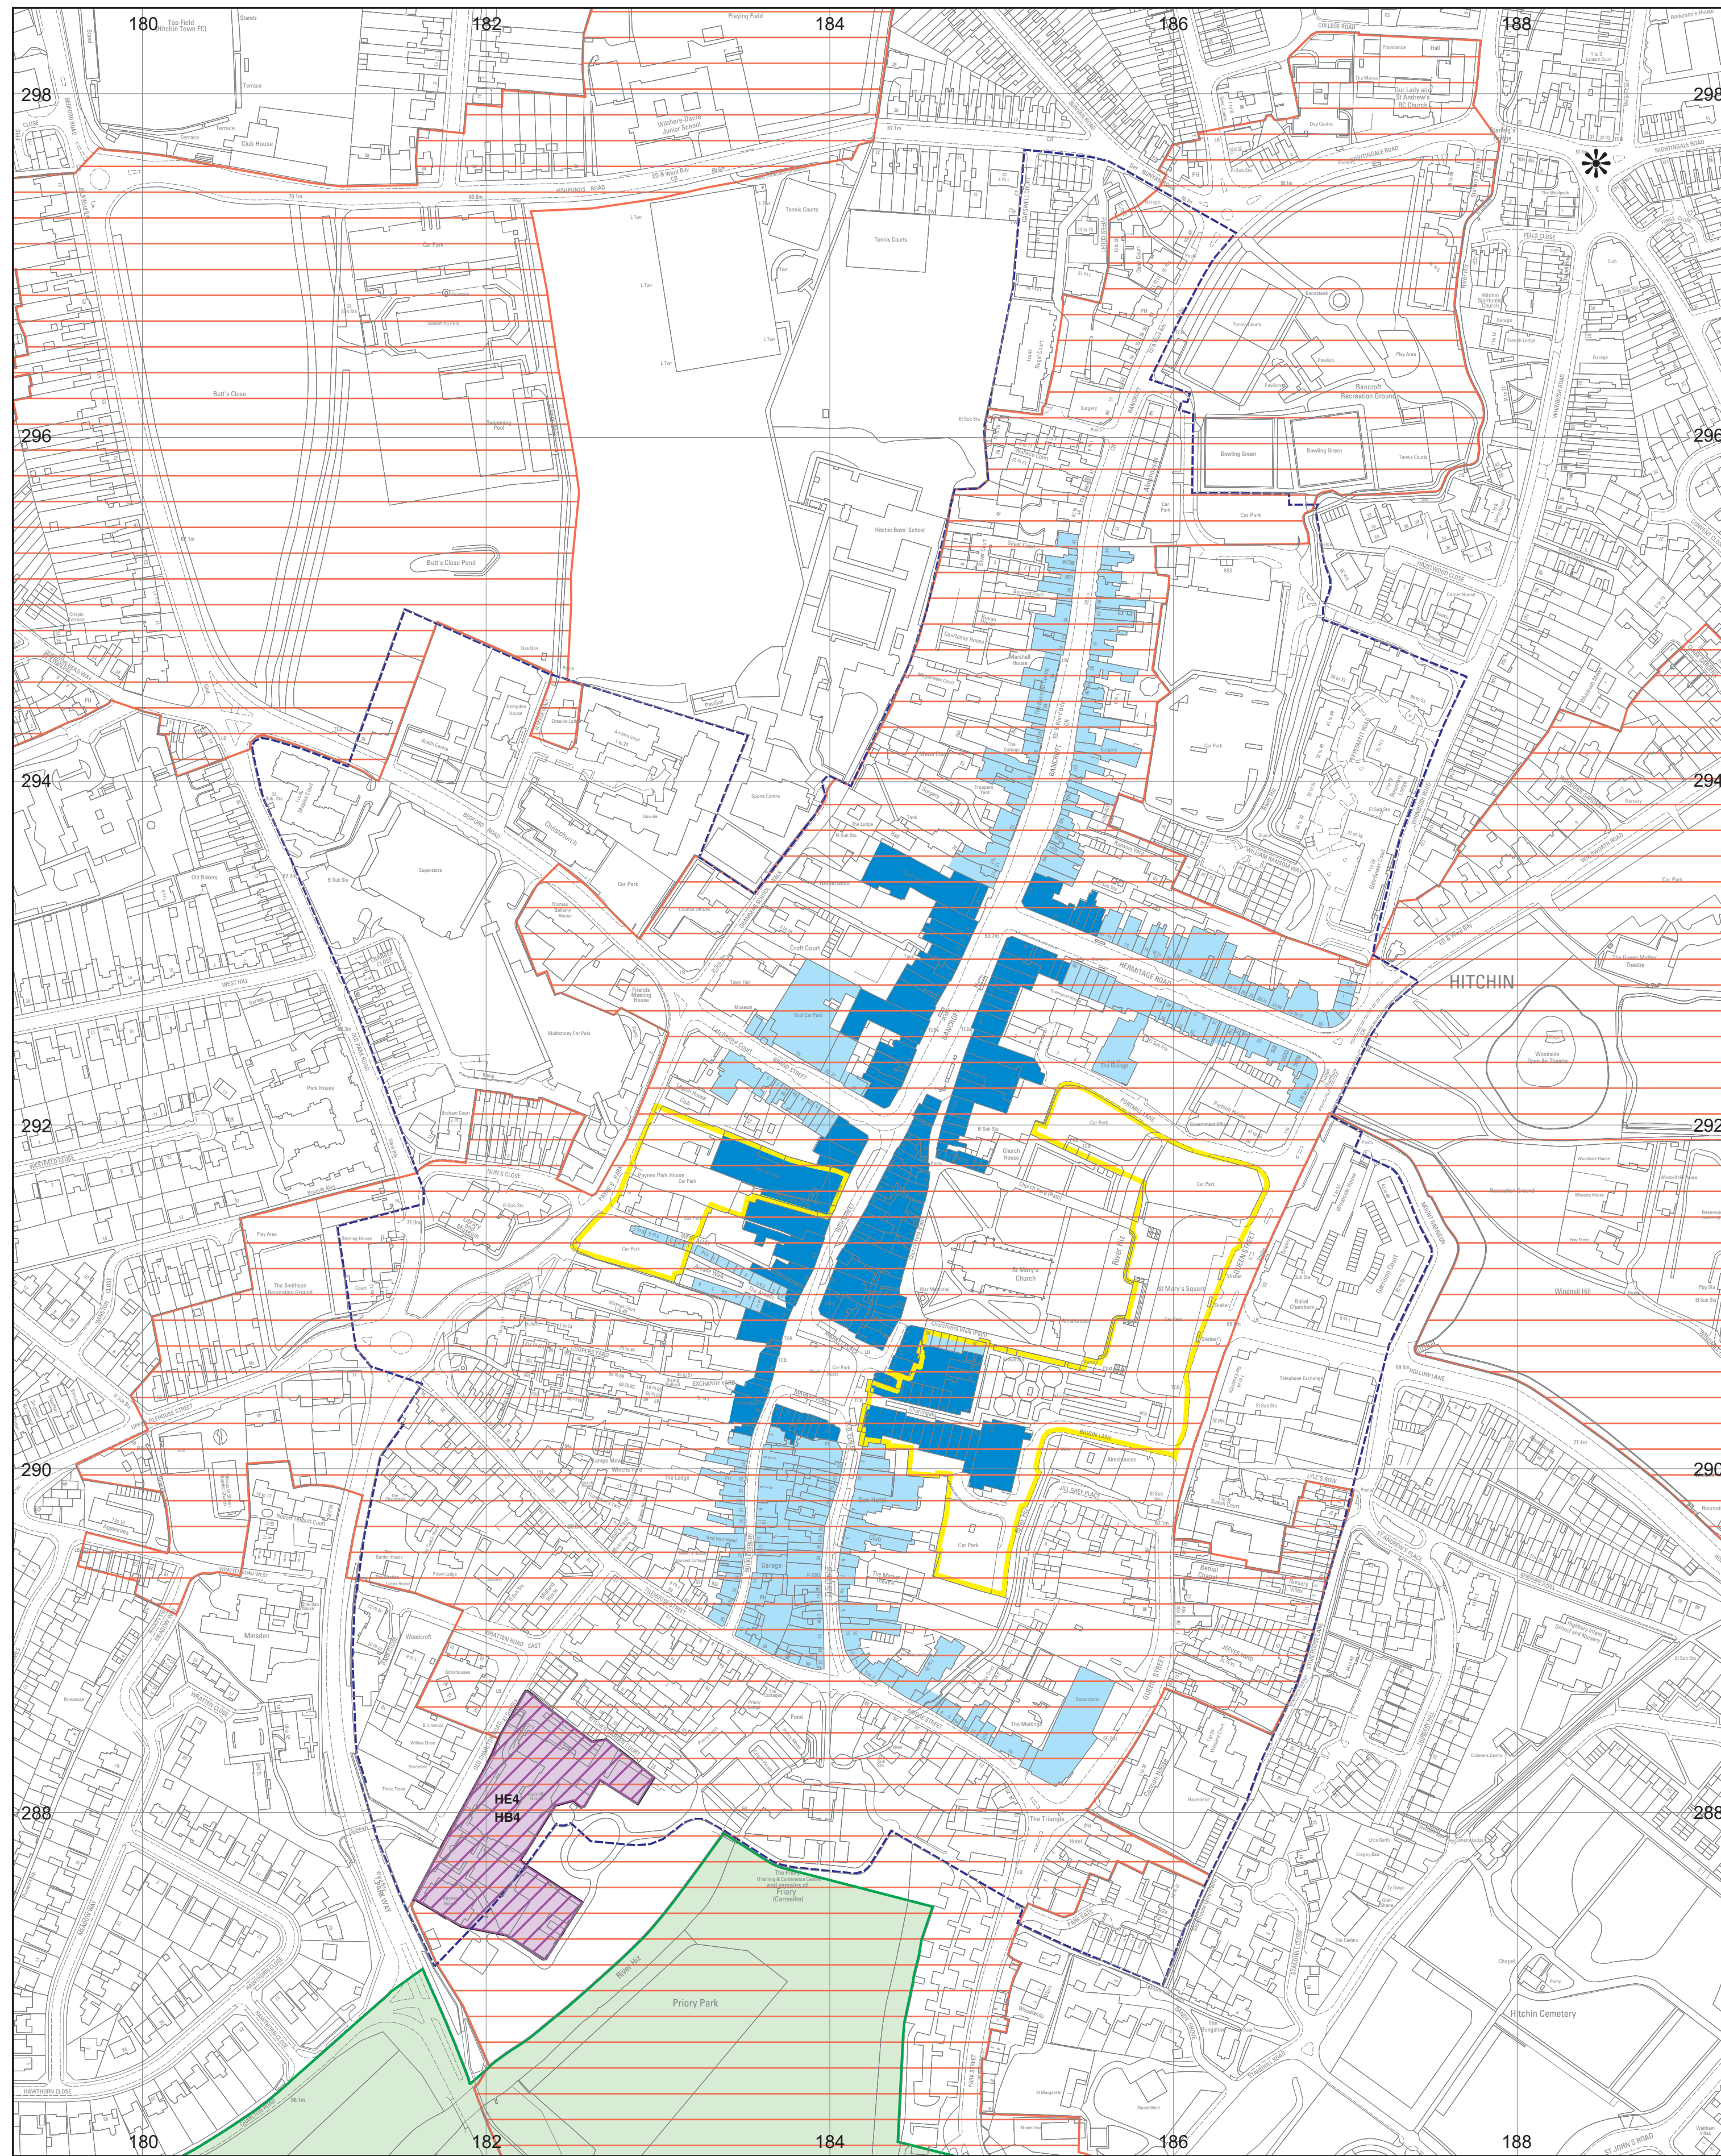

# Hitchin

## TOWN CENTRE INSETS Letchworth Garden City, Royston, Baldoek and Hitchin

"Making North Hertfordshire a vibrant place to live, work and prosper"

### TOWN CENTRE INSETS Letchworth Garden City, Royston, Baldoek and Hitchin

# Letchworth Garden City