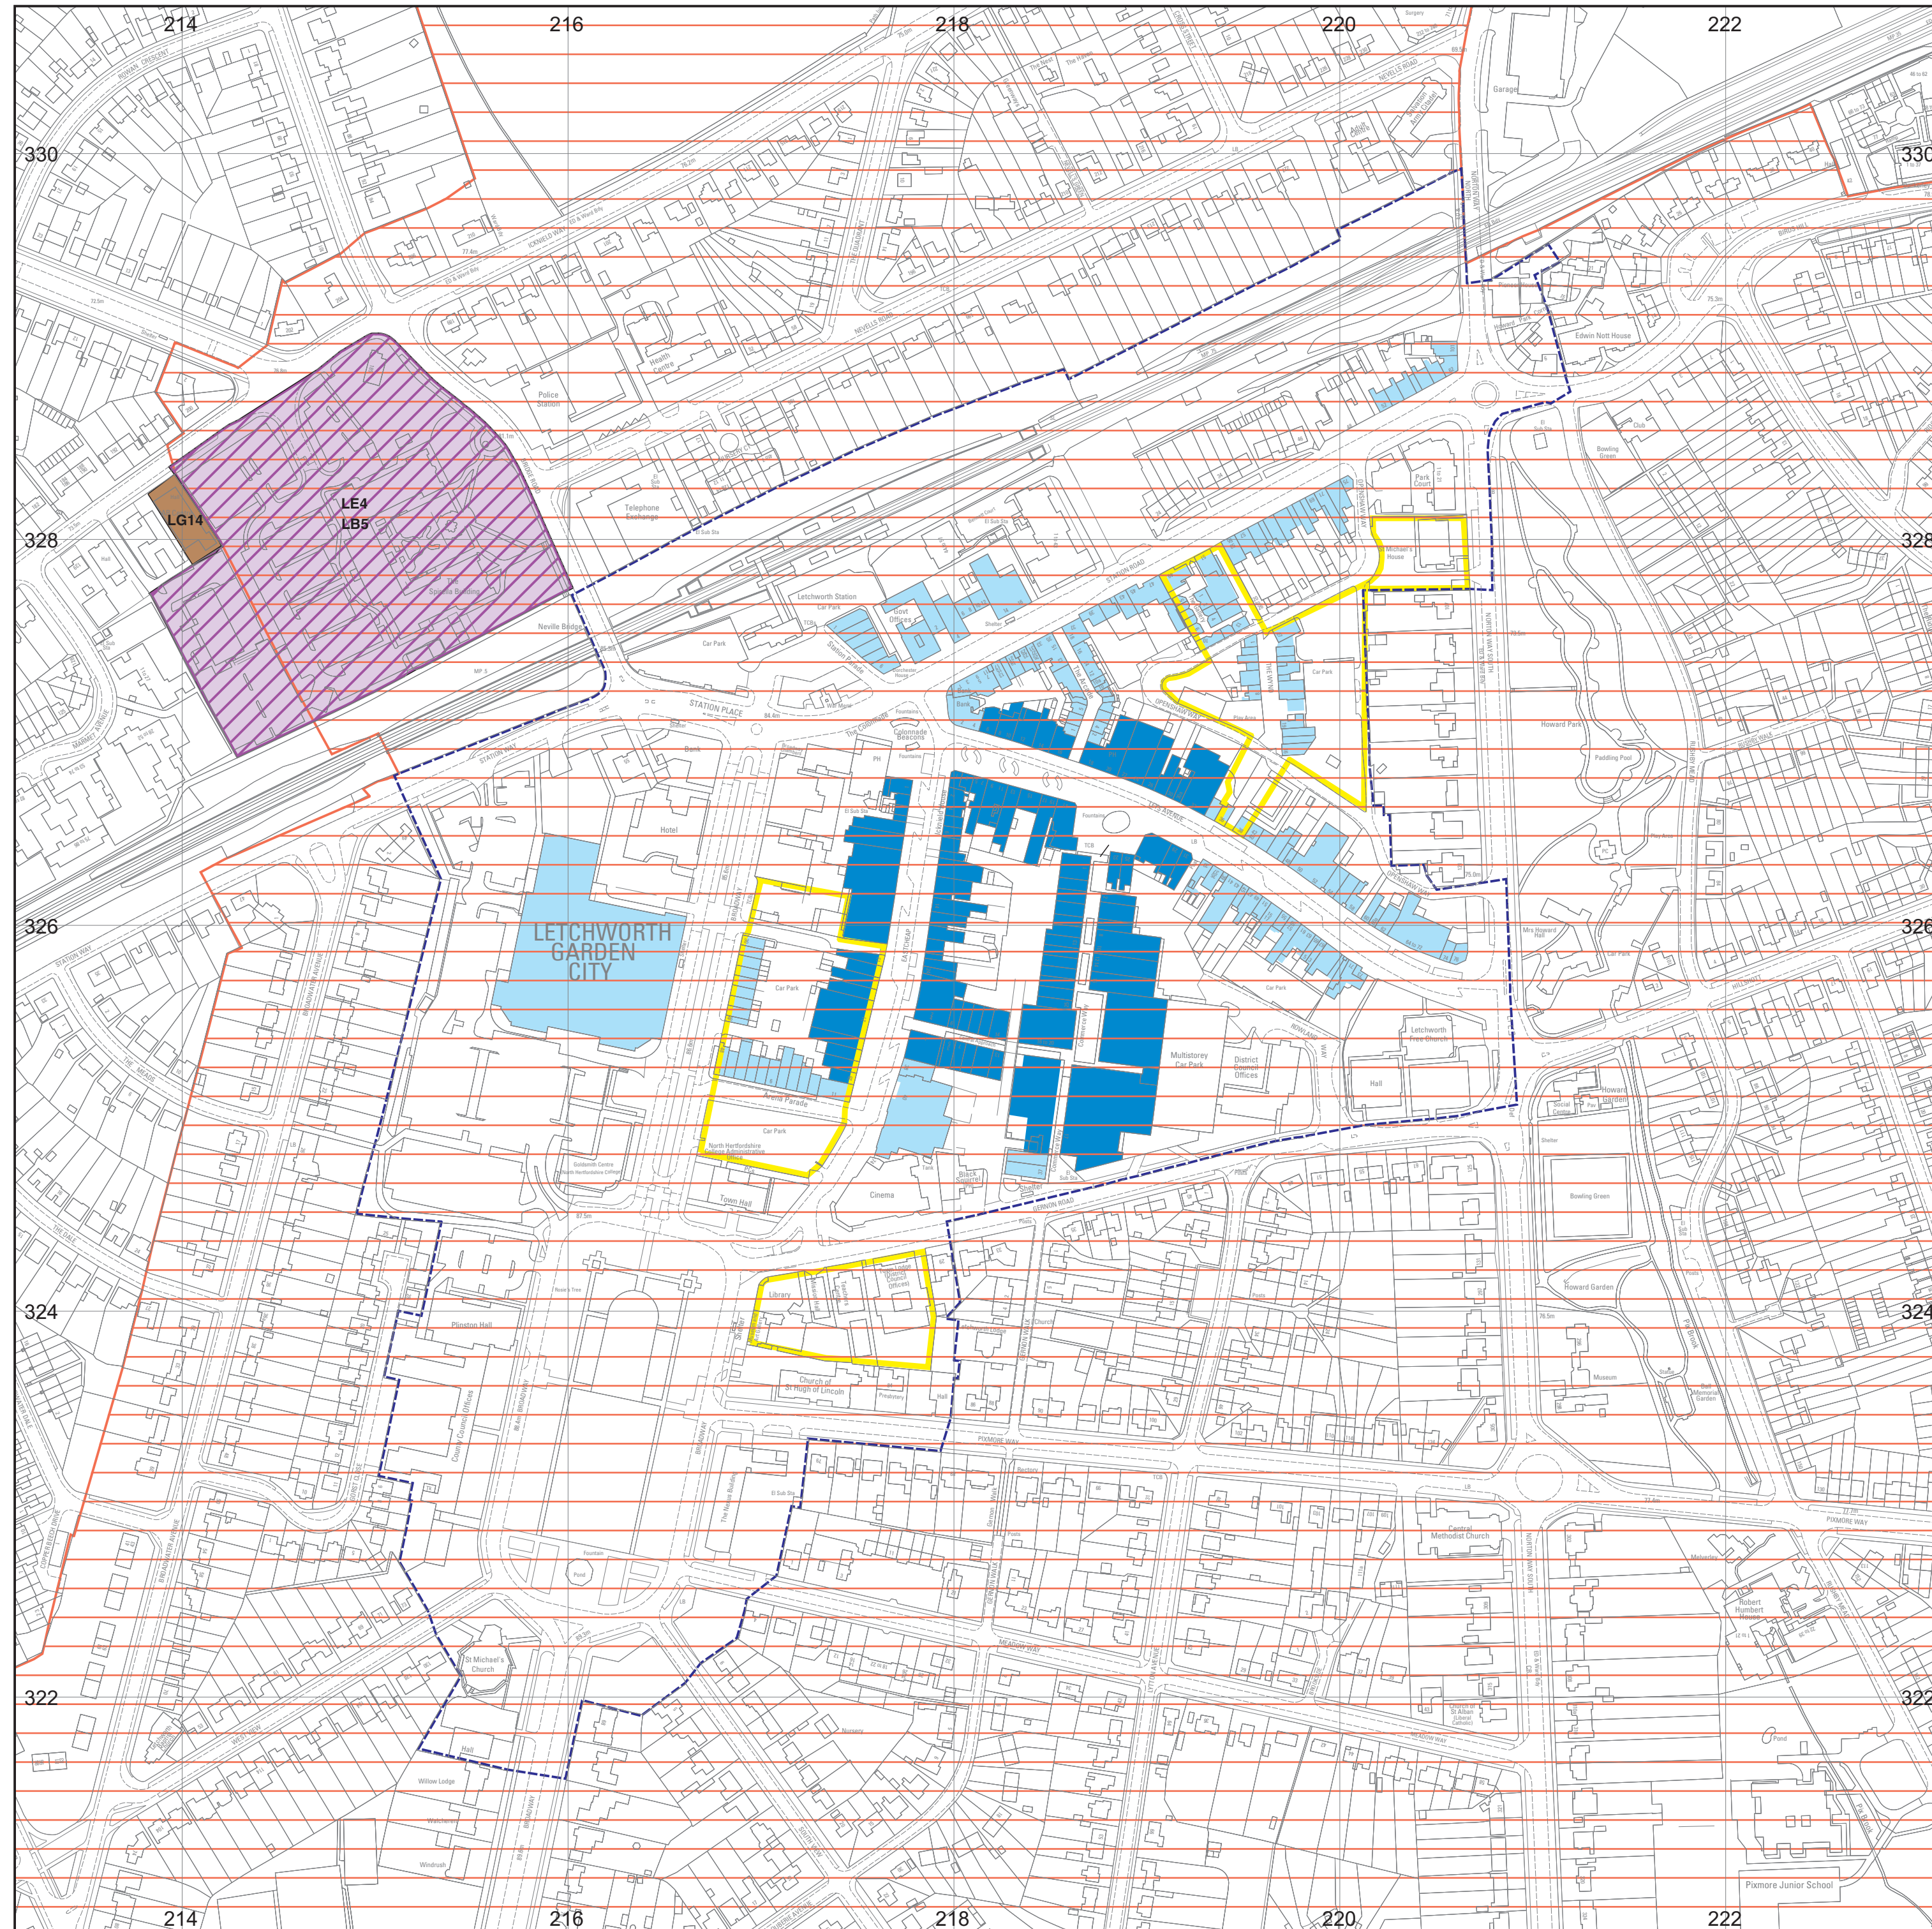

Letchworth Garden City