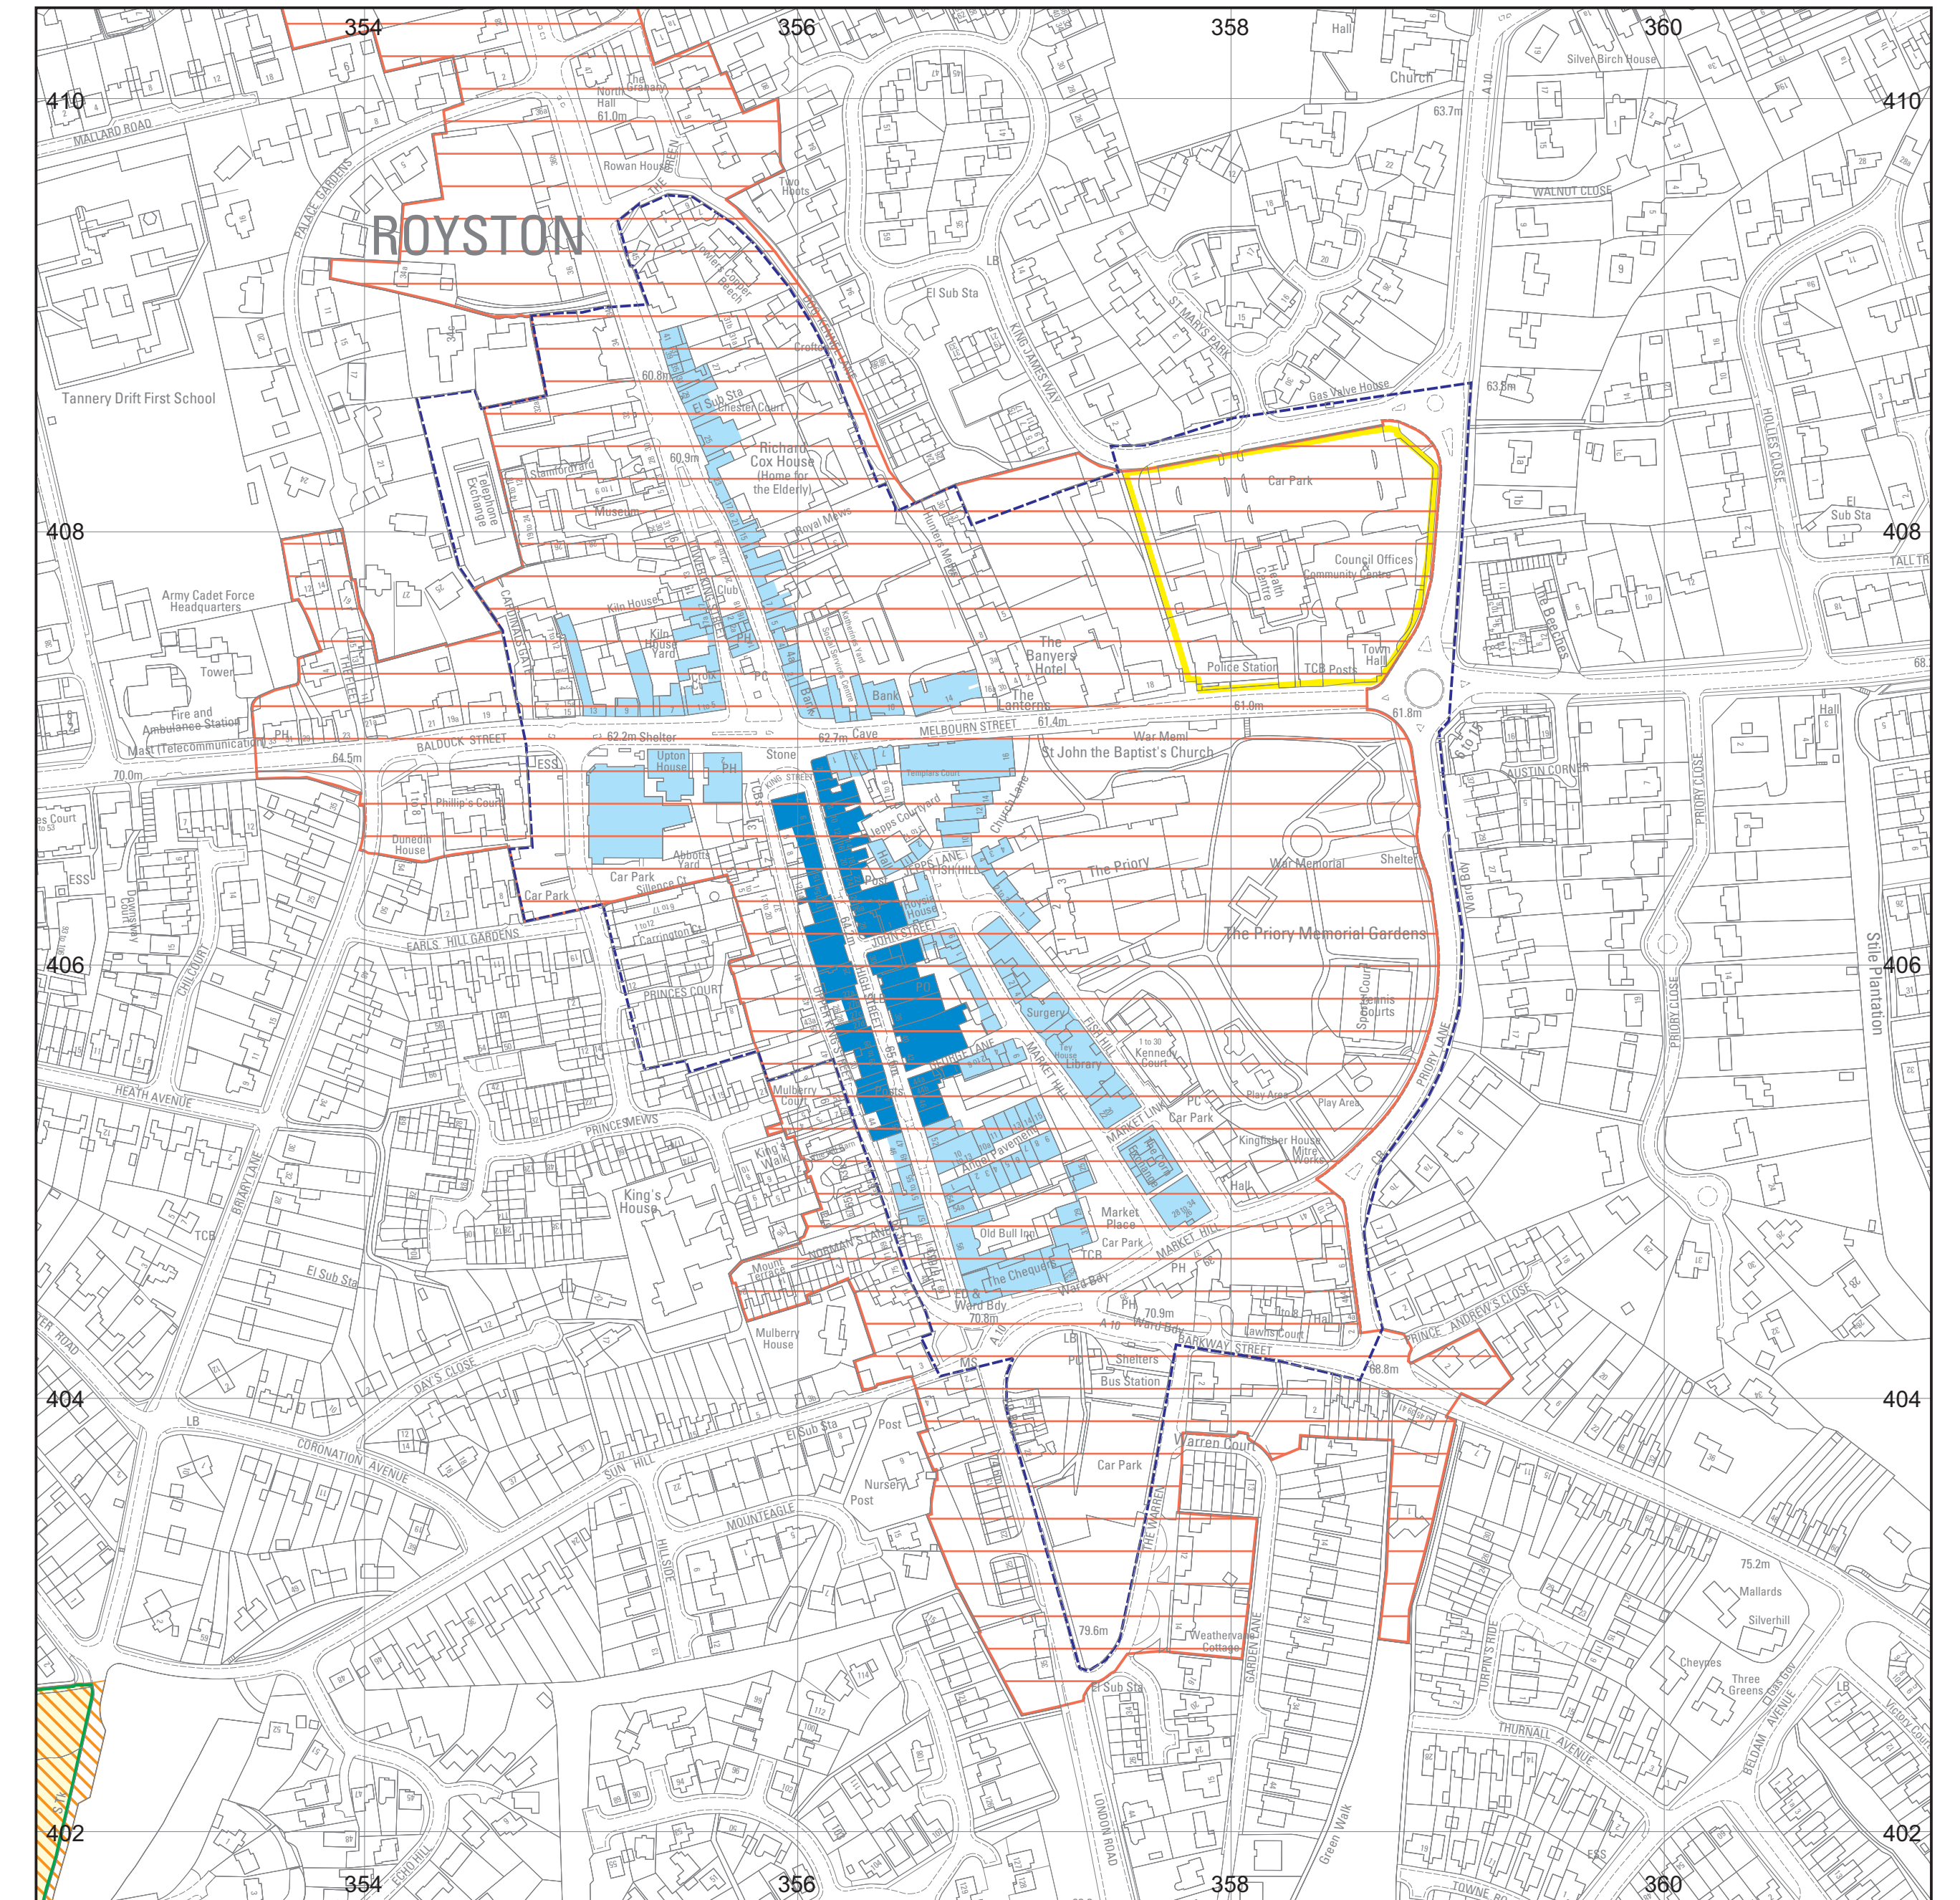

TOWN CENTRE INSETS Letchworth Garden City, Royston, Baldoek and Hitchin

Royston