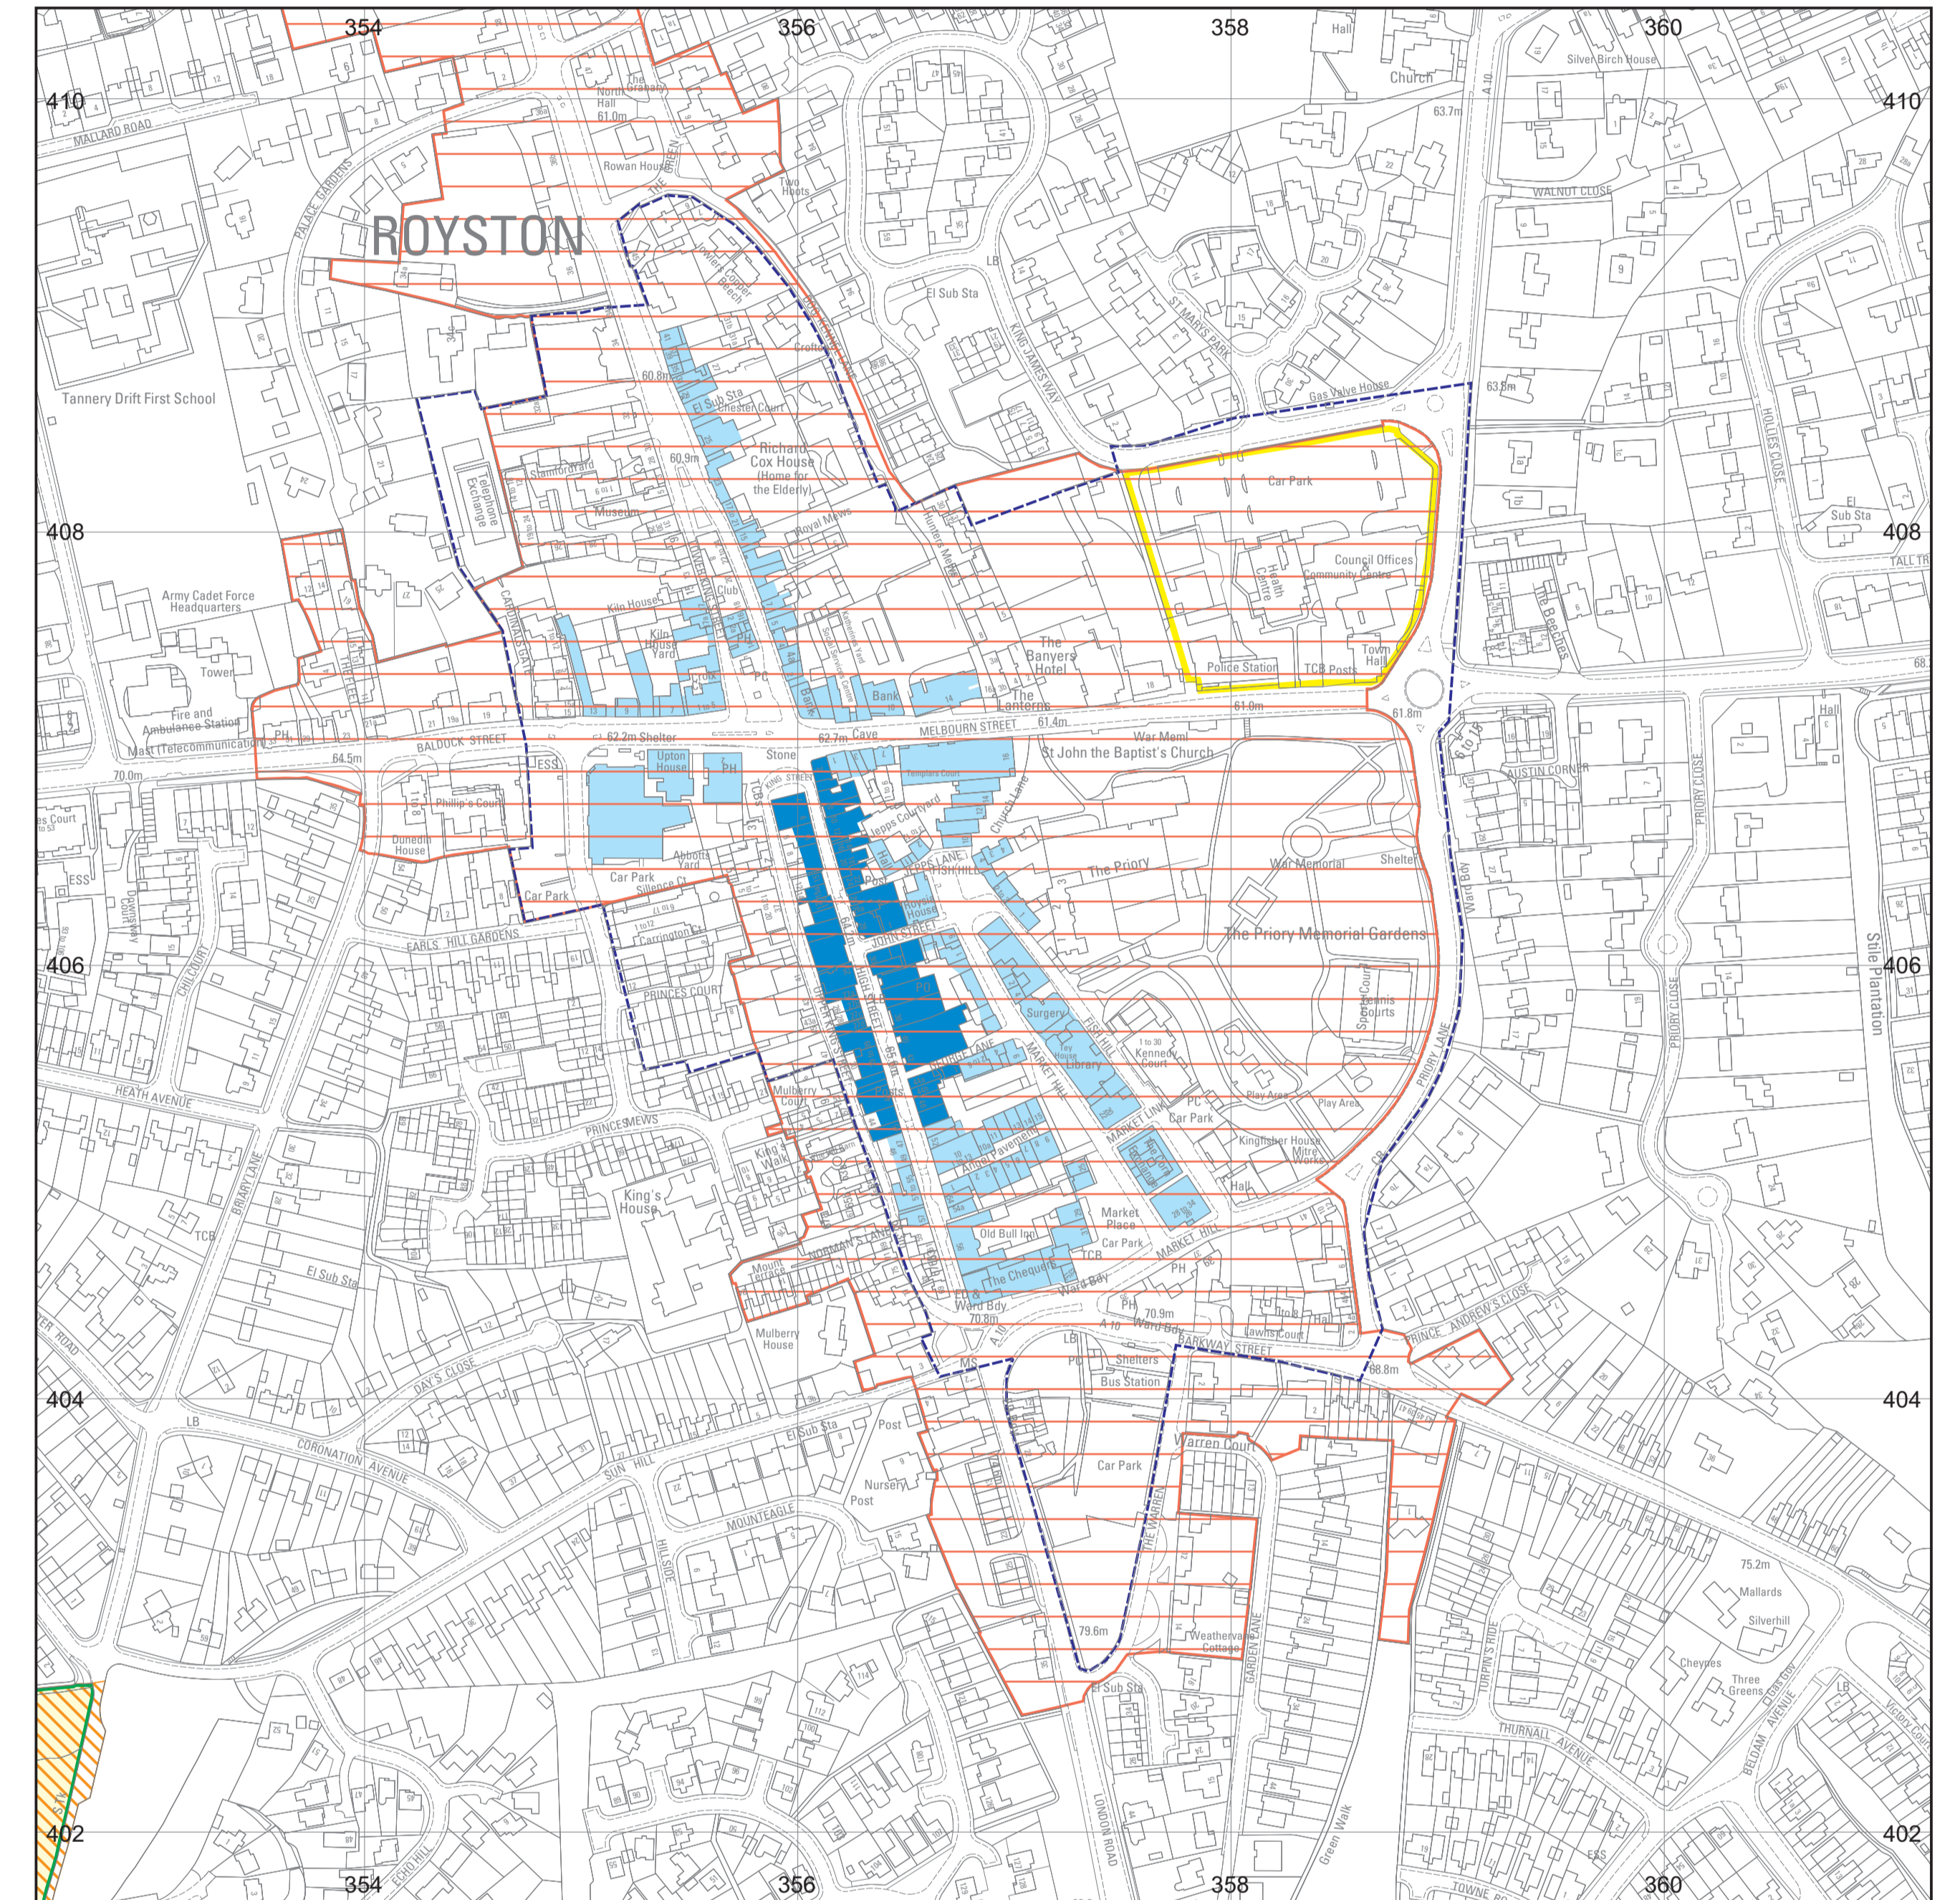

Hitchin

TOWN CENTRE INSETS Letchworth Garden City, Royston, Baldoek and Hitchin

"Making North Hertfordshire a vibrant place to live, work and prosper"

TOWN CENTRE INSETS Letchworth Garden City, Royston, Baldoek and Hitchin

Royston

Letchworth Garden City

Baldoek