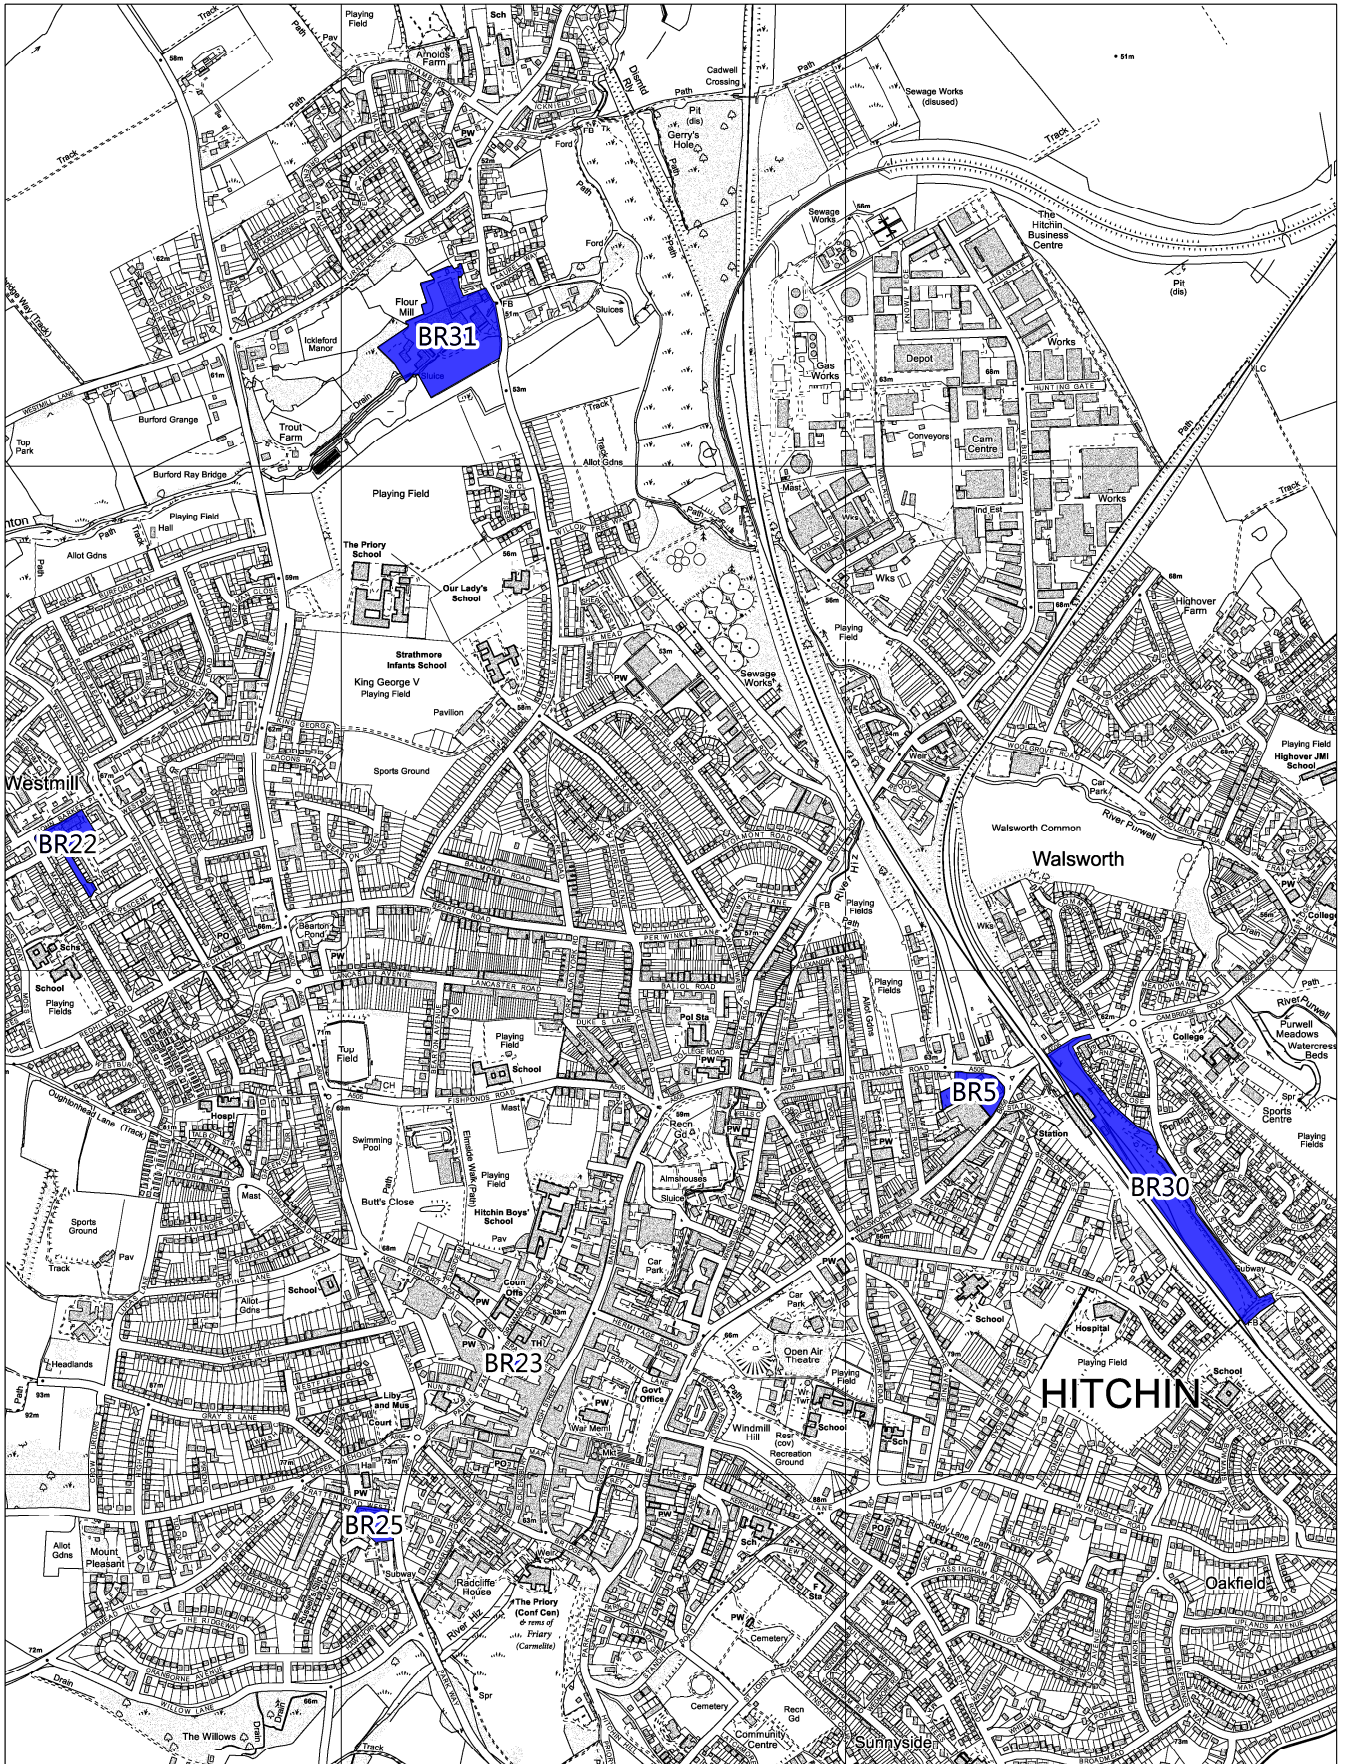

## Hitchin Brownfield Sites

Scale: 1:15000  
Date: 28:11:19