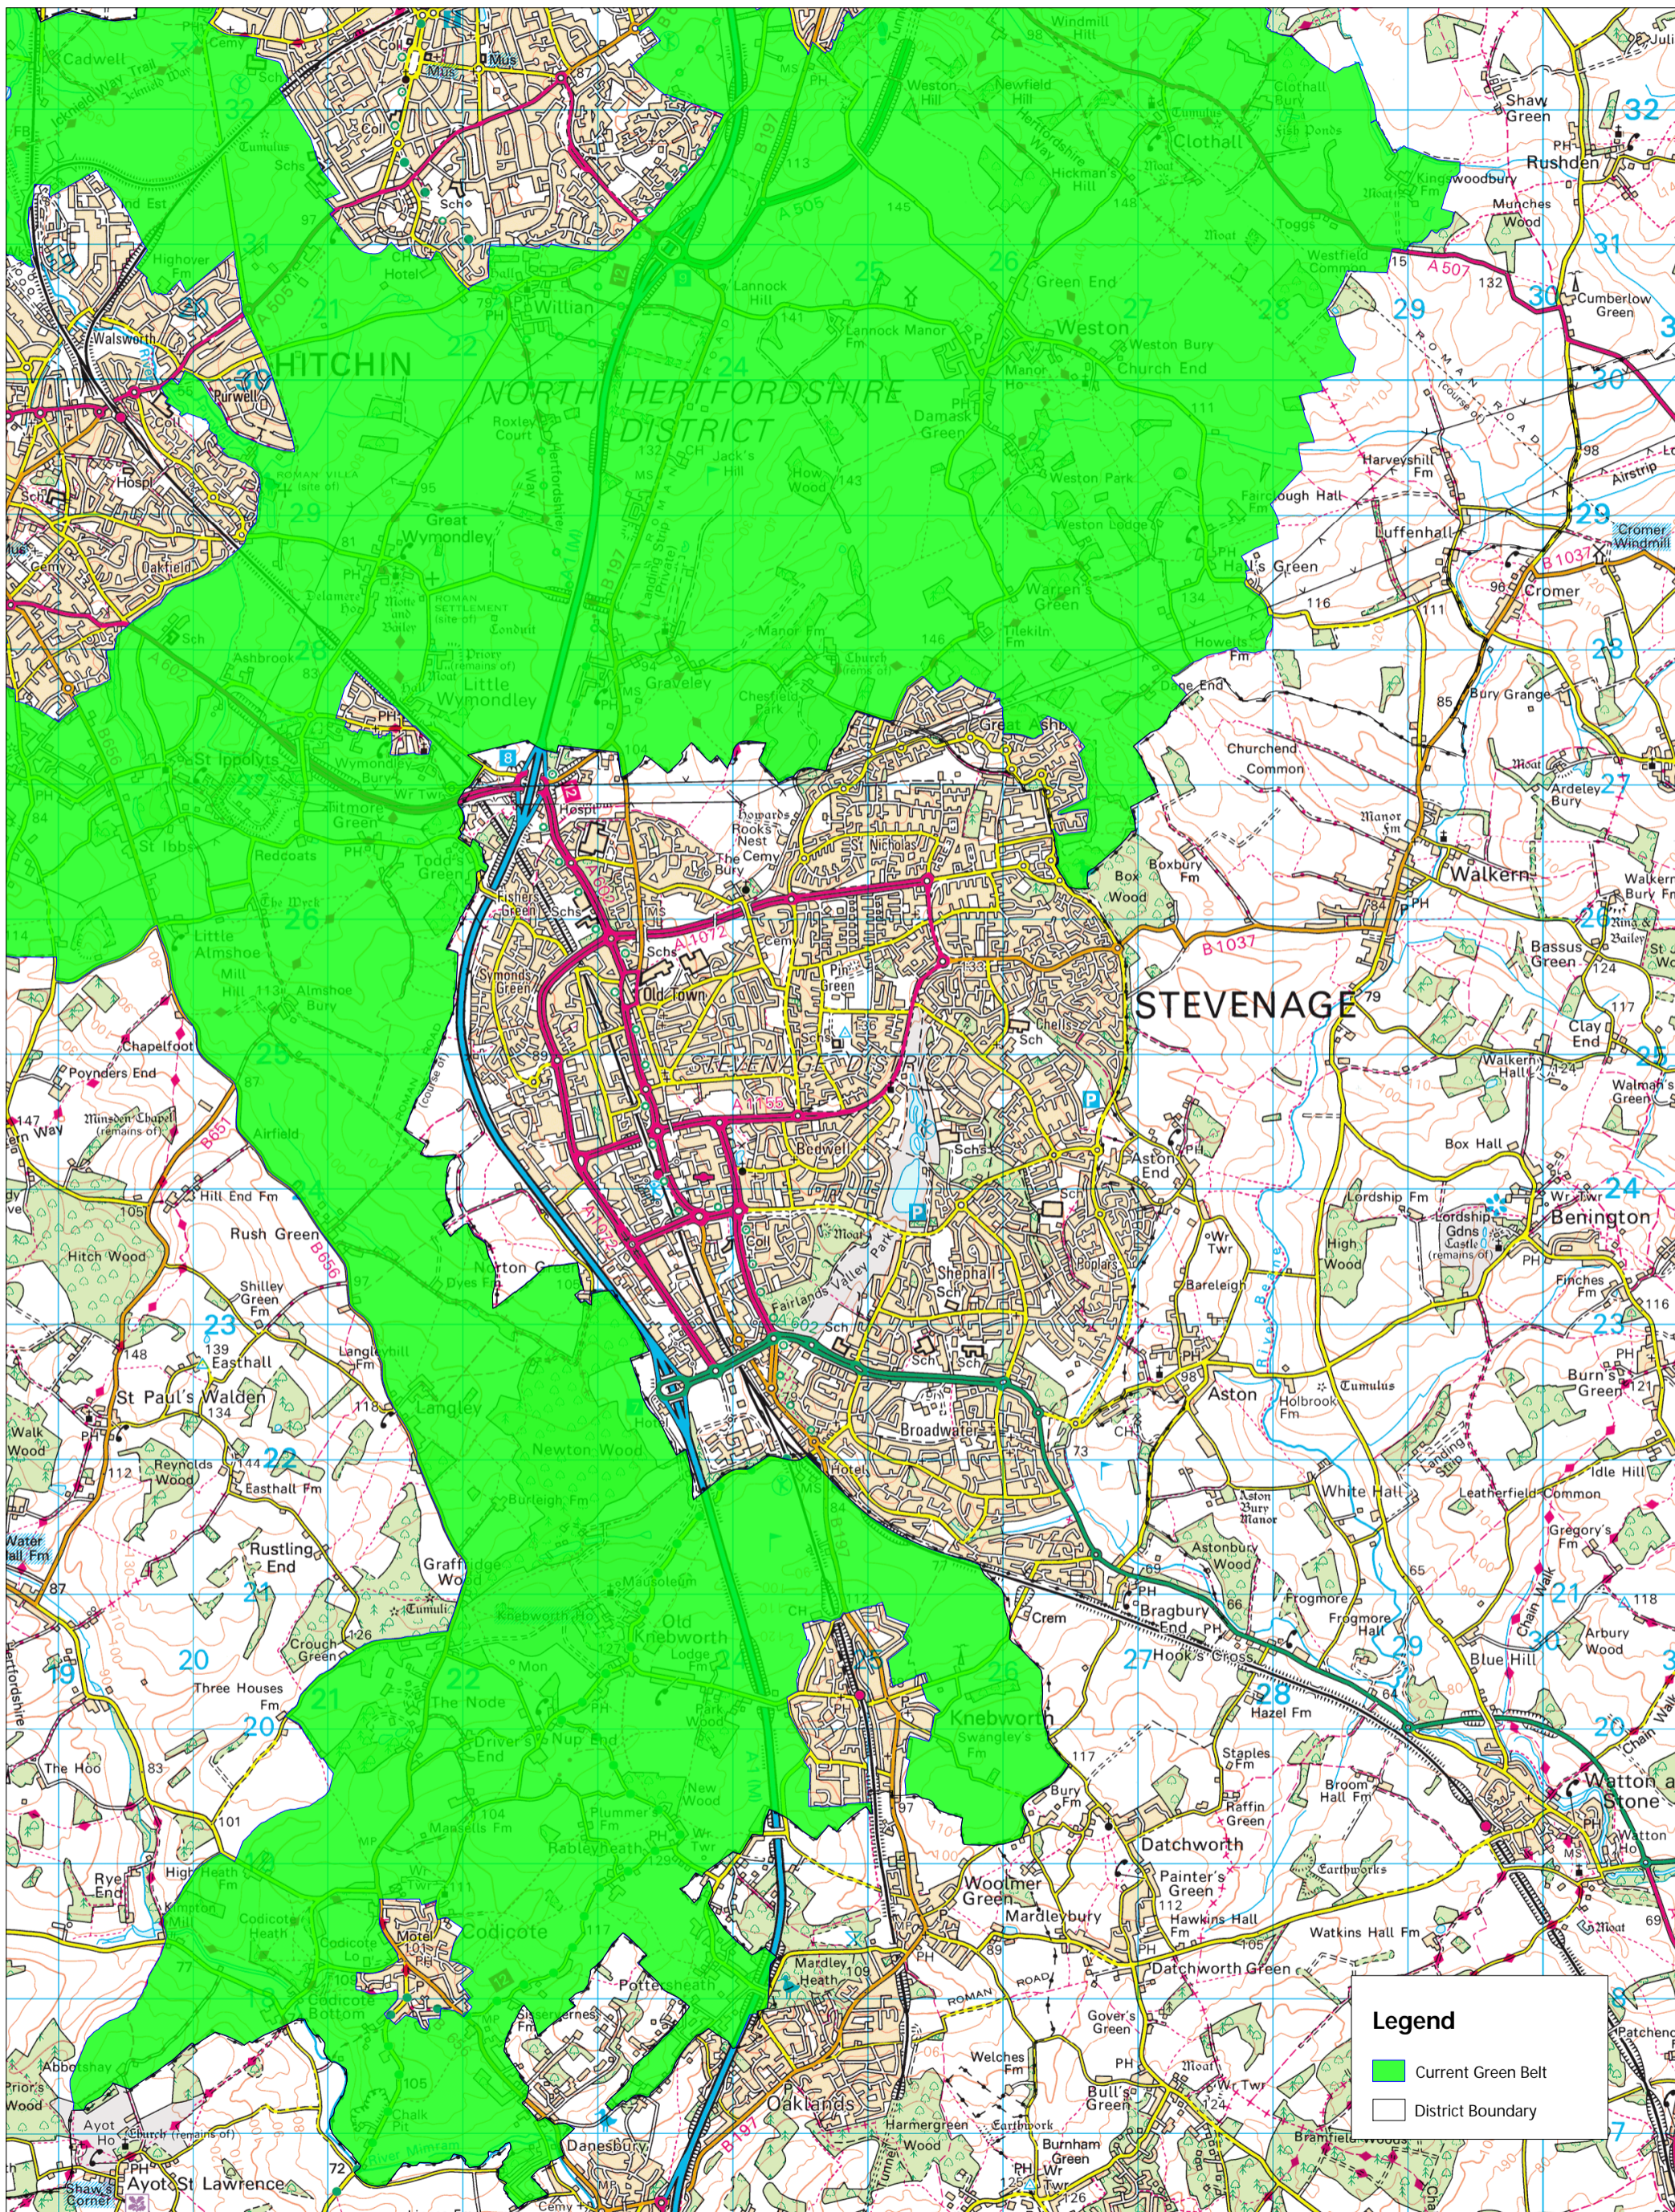

Current Green Belt

Scale: 1:99999  
Date: 17:11:17

## Current Green Belt

Scale: 1:45000  
Date: 17:11:17

© Crown copyright and database rights 2017 Ordnance Survey 100018622

## Current Green Belt

Scale: 1:45000  
Date: 17:11:17

© Crown copyright and database rights 2017 Ordnance Survey 100018622

Current Green Belt