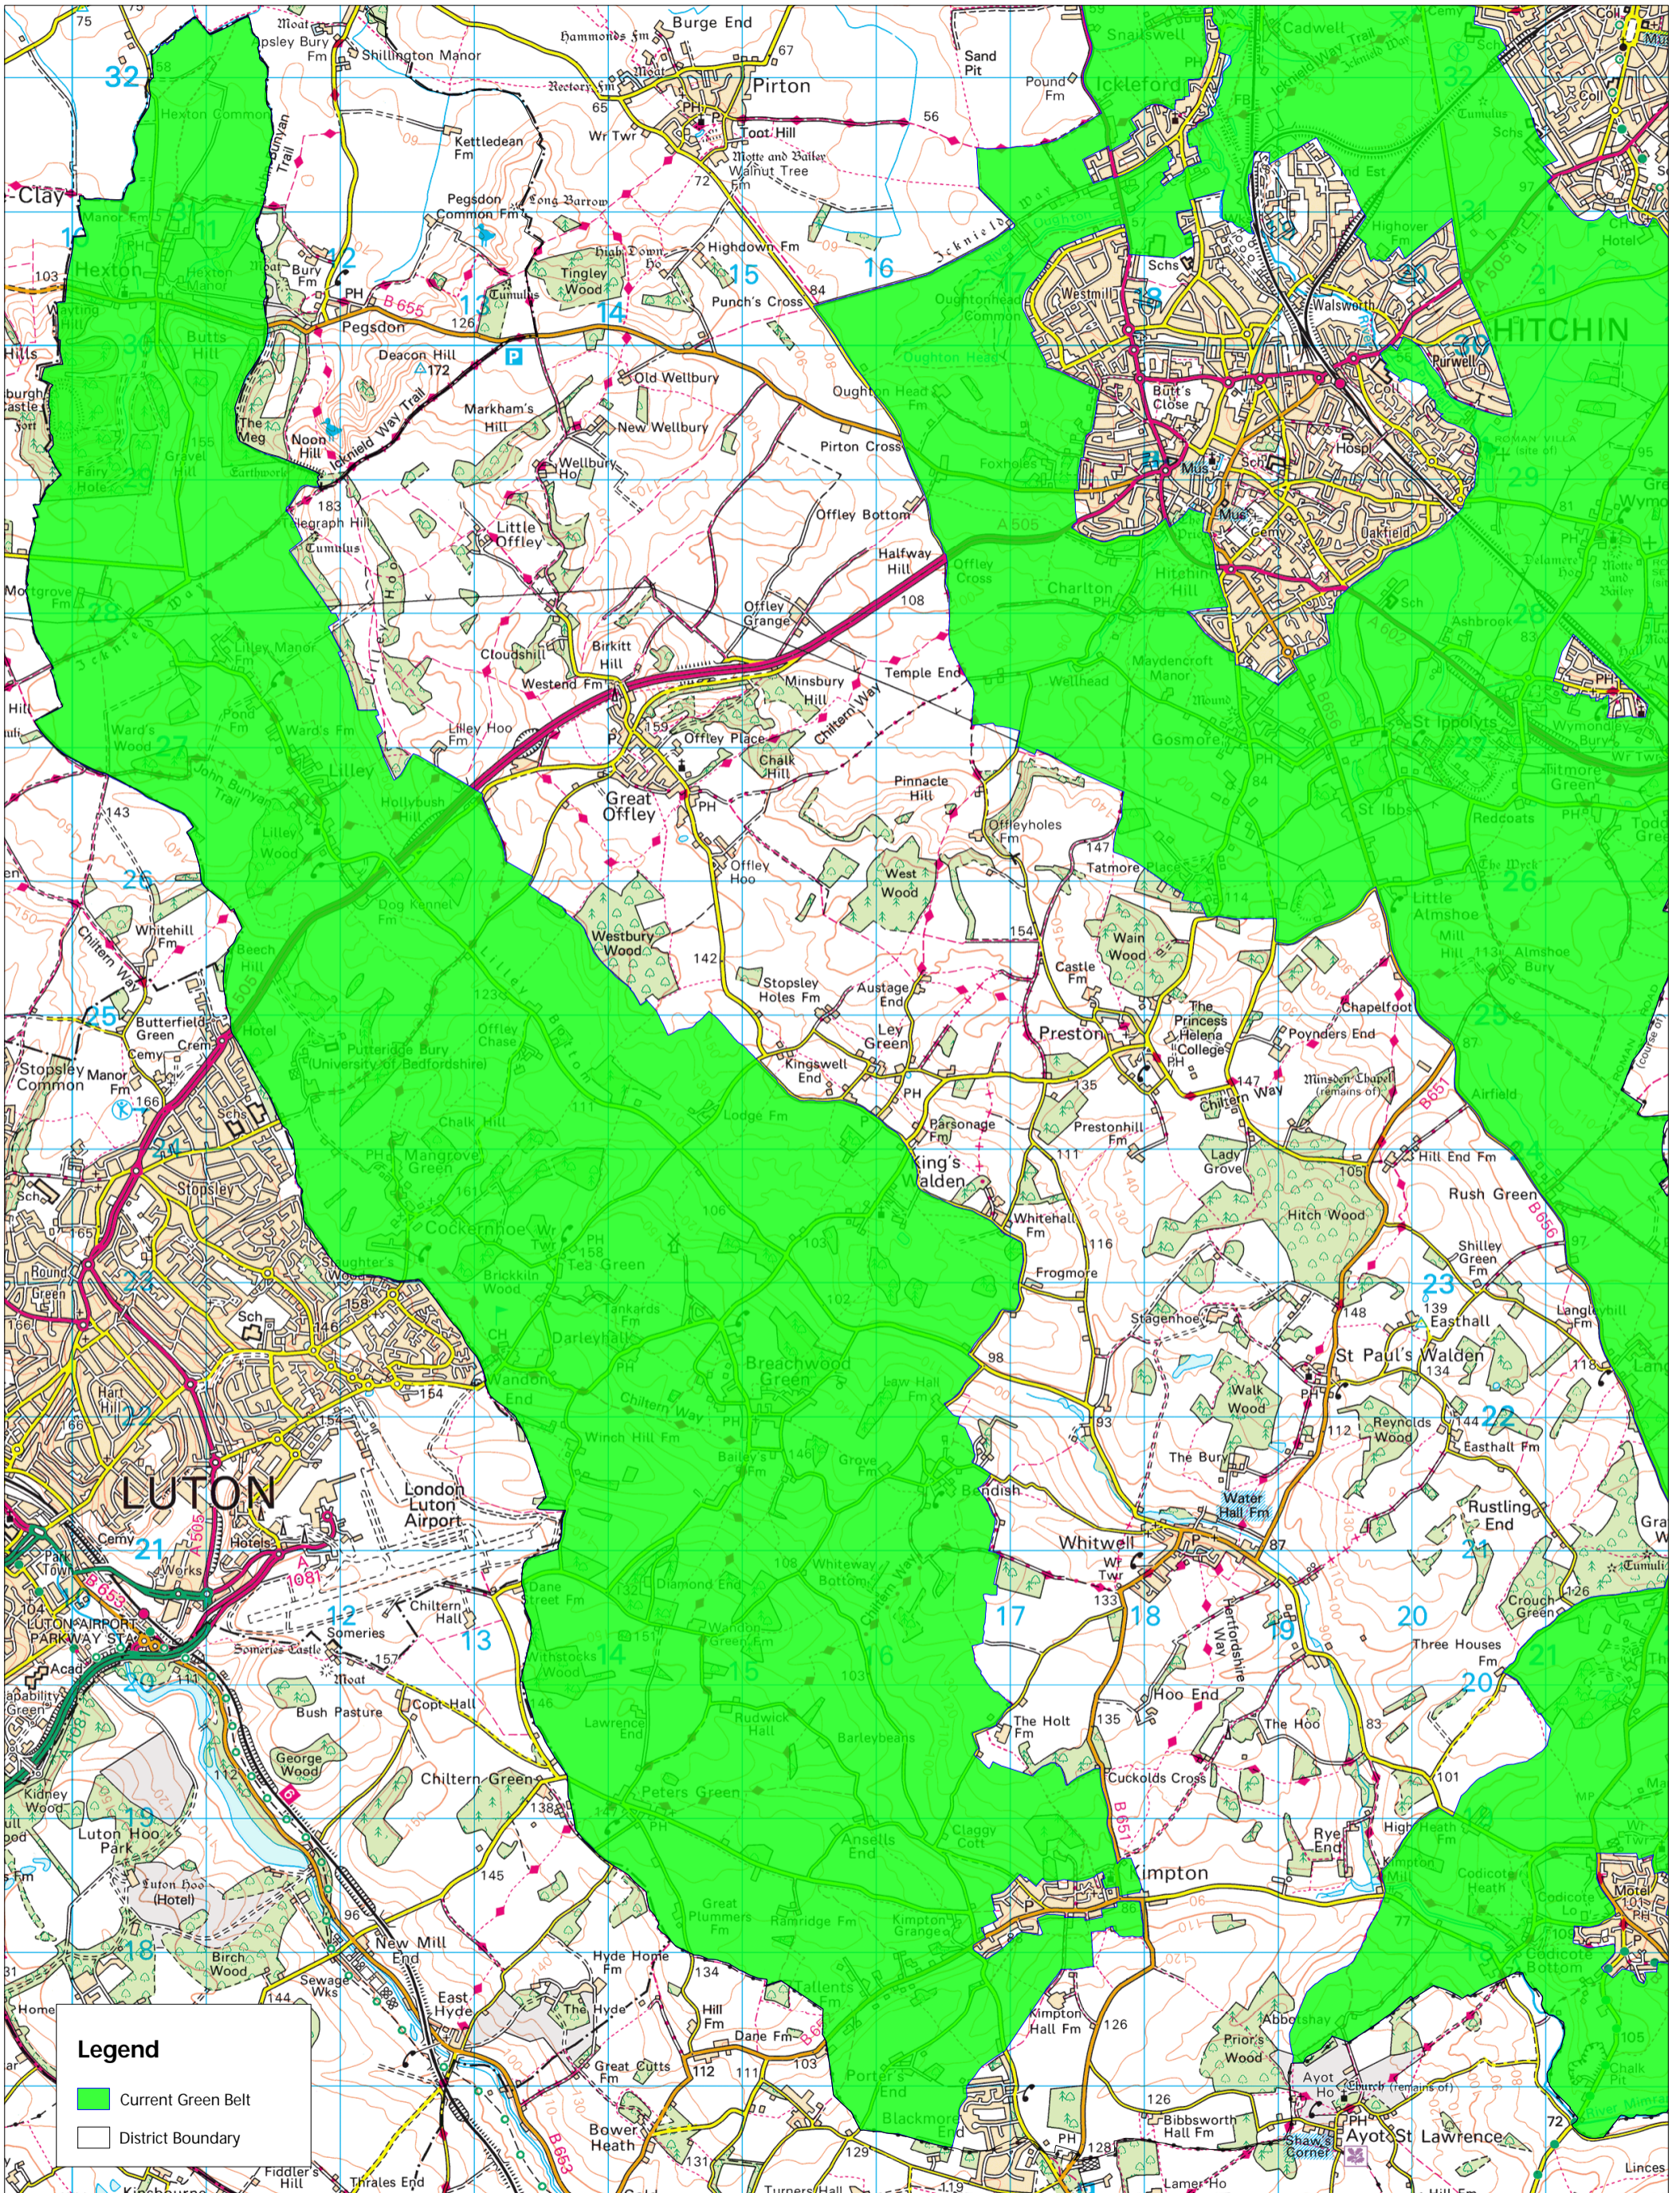

Current Green Belt

Scale: 1:99999  
Date: 17:11:17

## Current Green Belt

Scale: 1:45000  
Date: 17:11:17

© Crown copyright and database rights 2017 Ordnance Survey 100018622

## Current Green Belt

Scale: 1:45000  
Date: 17:11:17

© Crown copyright and database rights 2017 Ordnance Survey 100018622

Current Green Belt