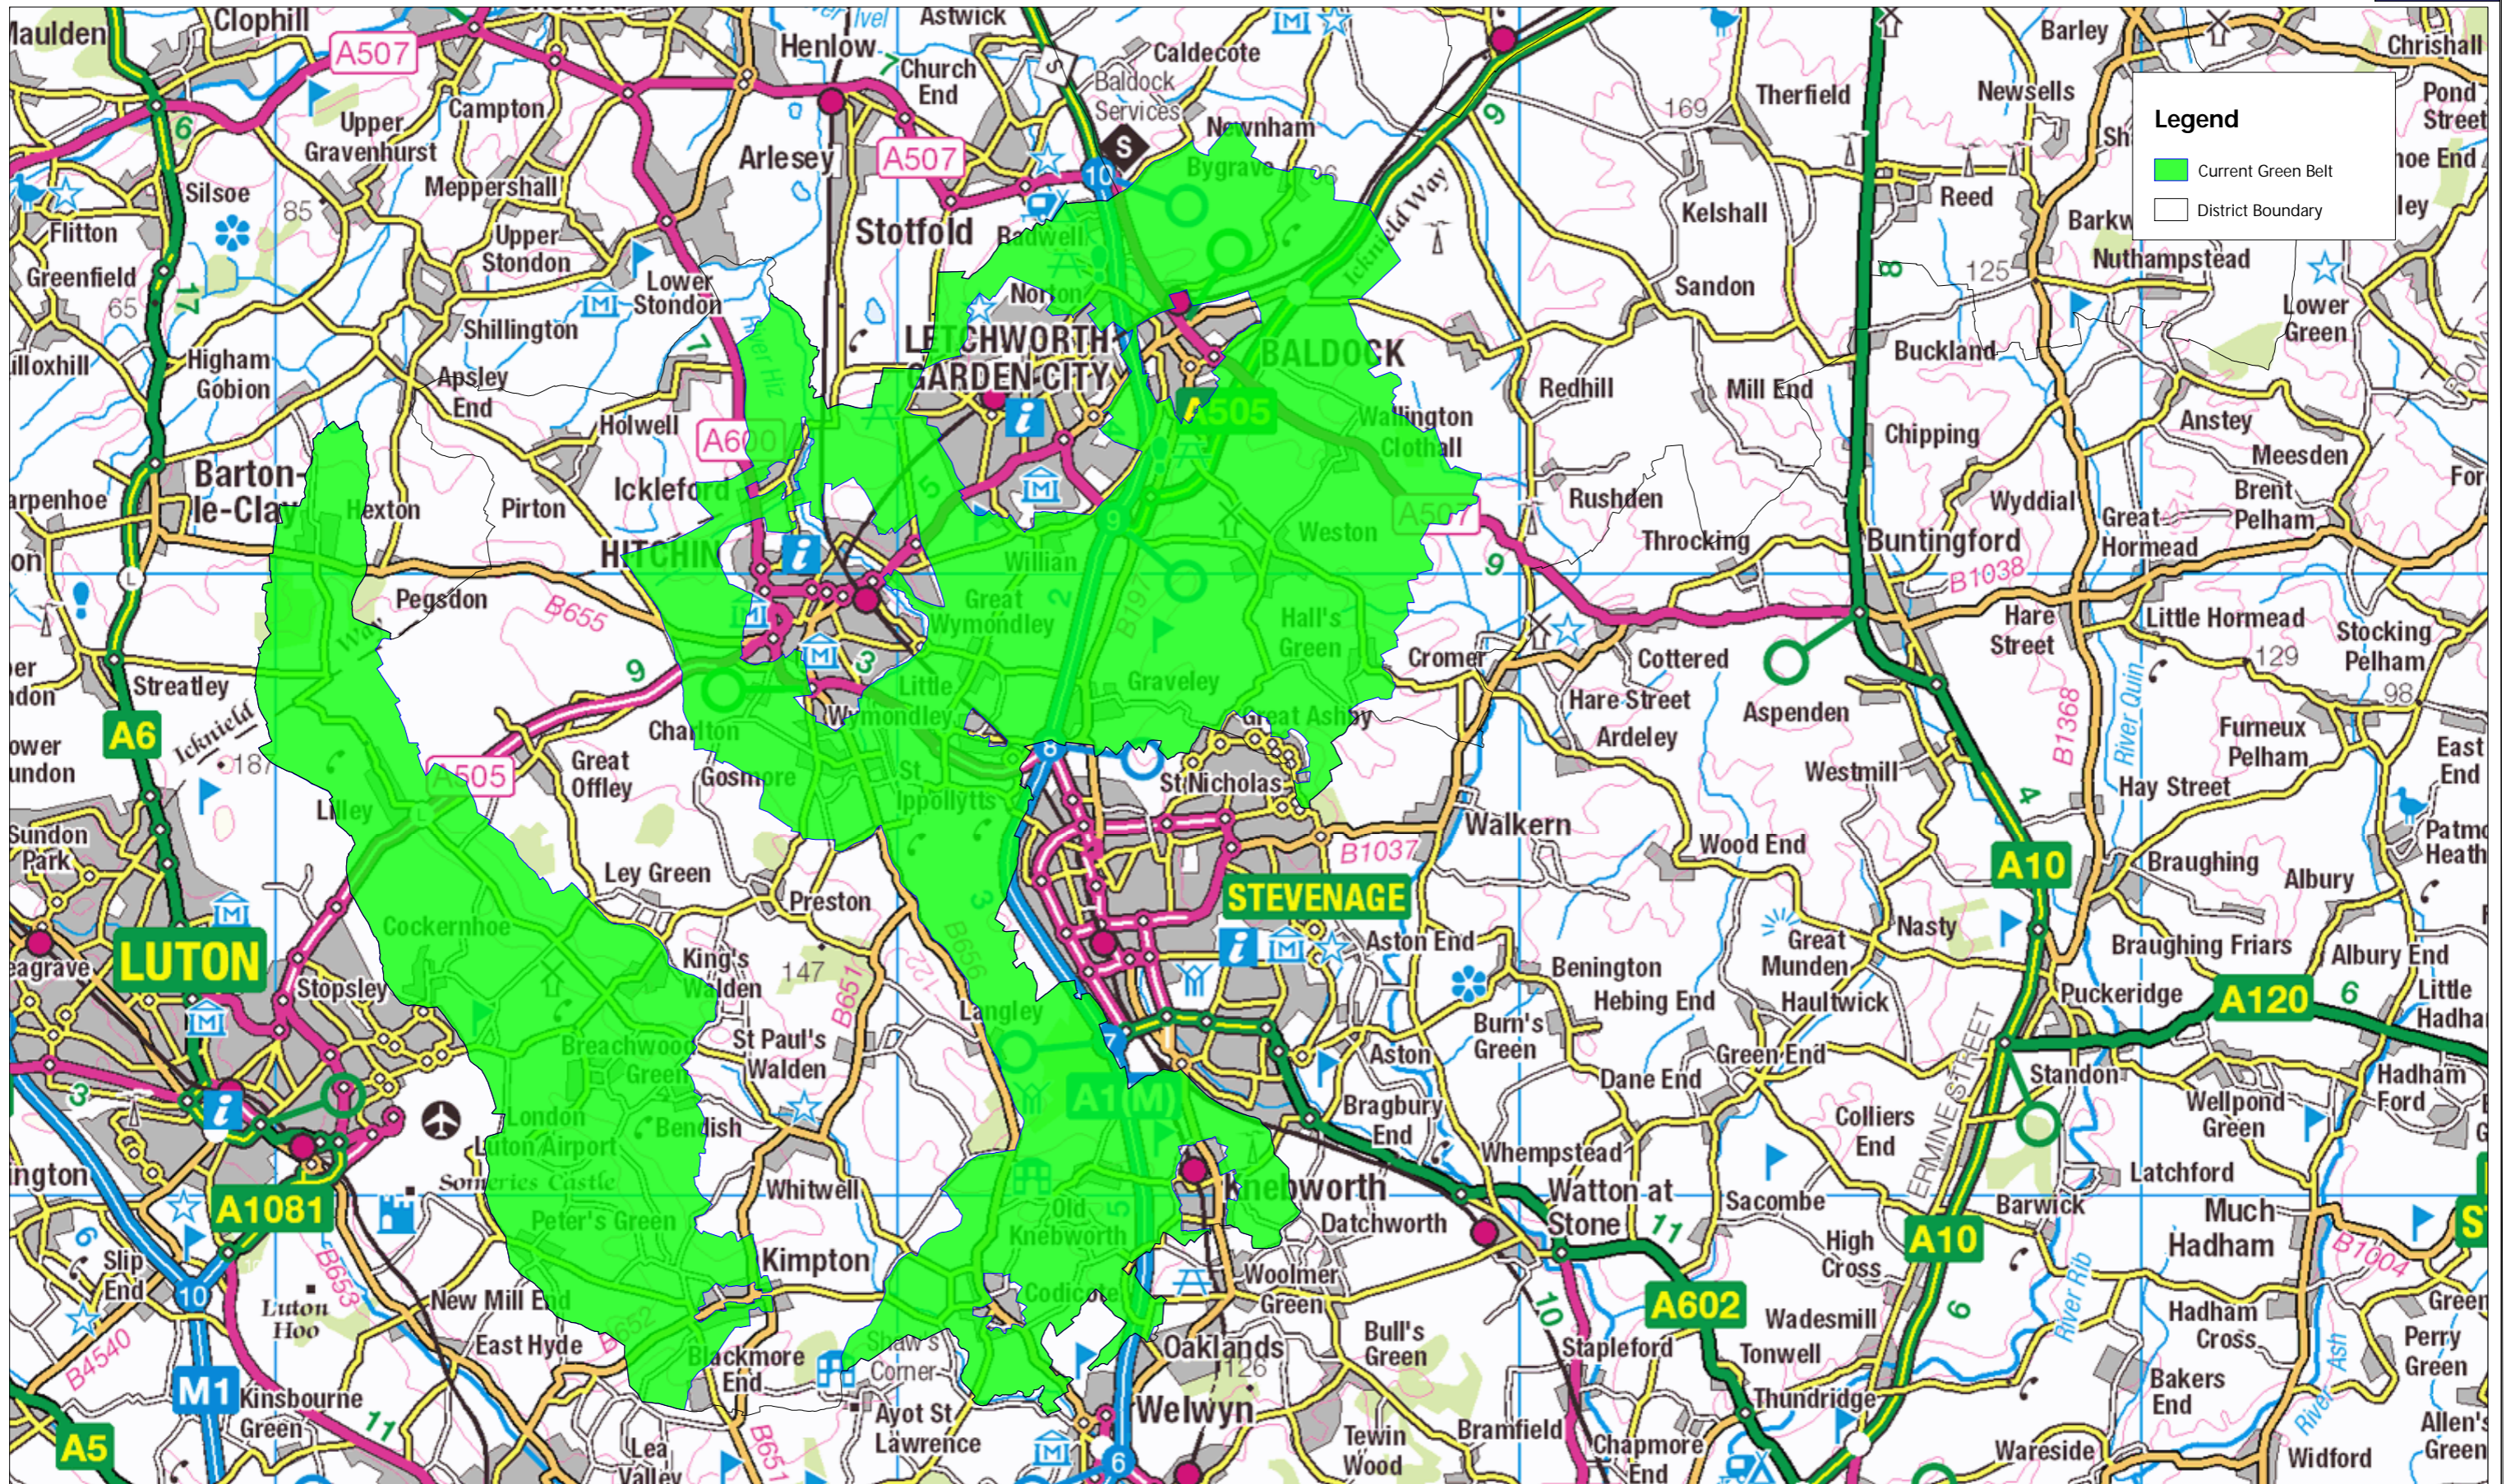

Current Green Belt

Scale: 1:99999  
Date: 17:11:17

## Current Green Belt

Scale: 1:45000  
Date: 17:11:17

© Crown copyright and database rights 2017 Ordnance Survey 100018622

## Current Green Belt

Scale: 1:45000  
Date: 17:11:17

© Crown copyright and database rights 2017 Ordnance Survey 100018622

Current Green Belt