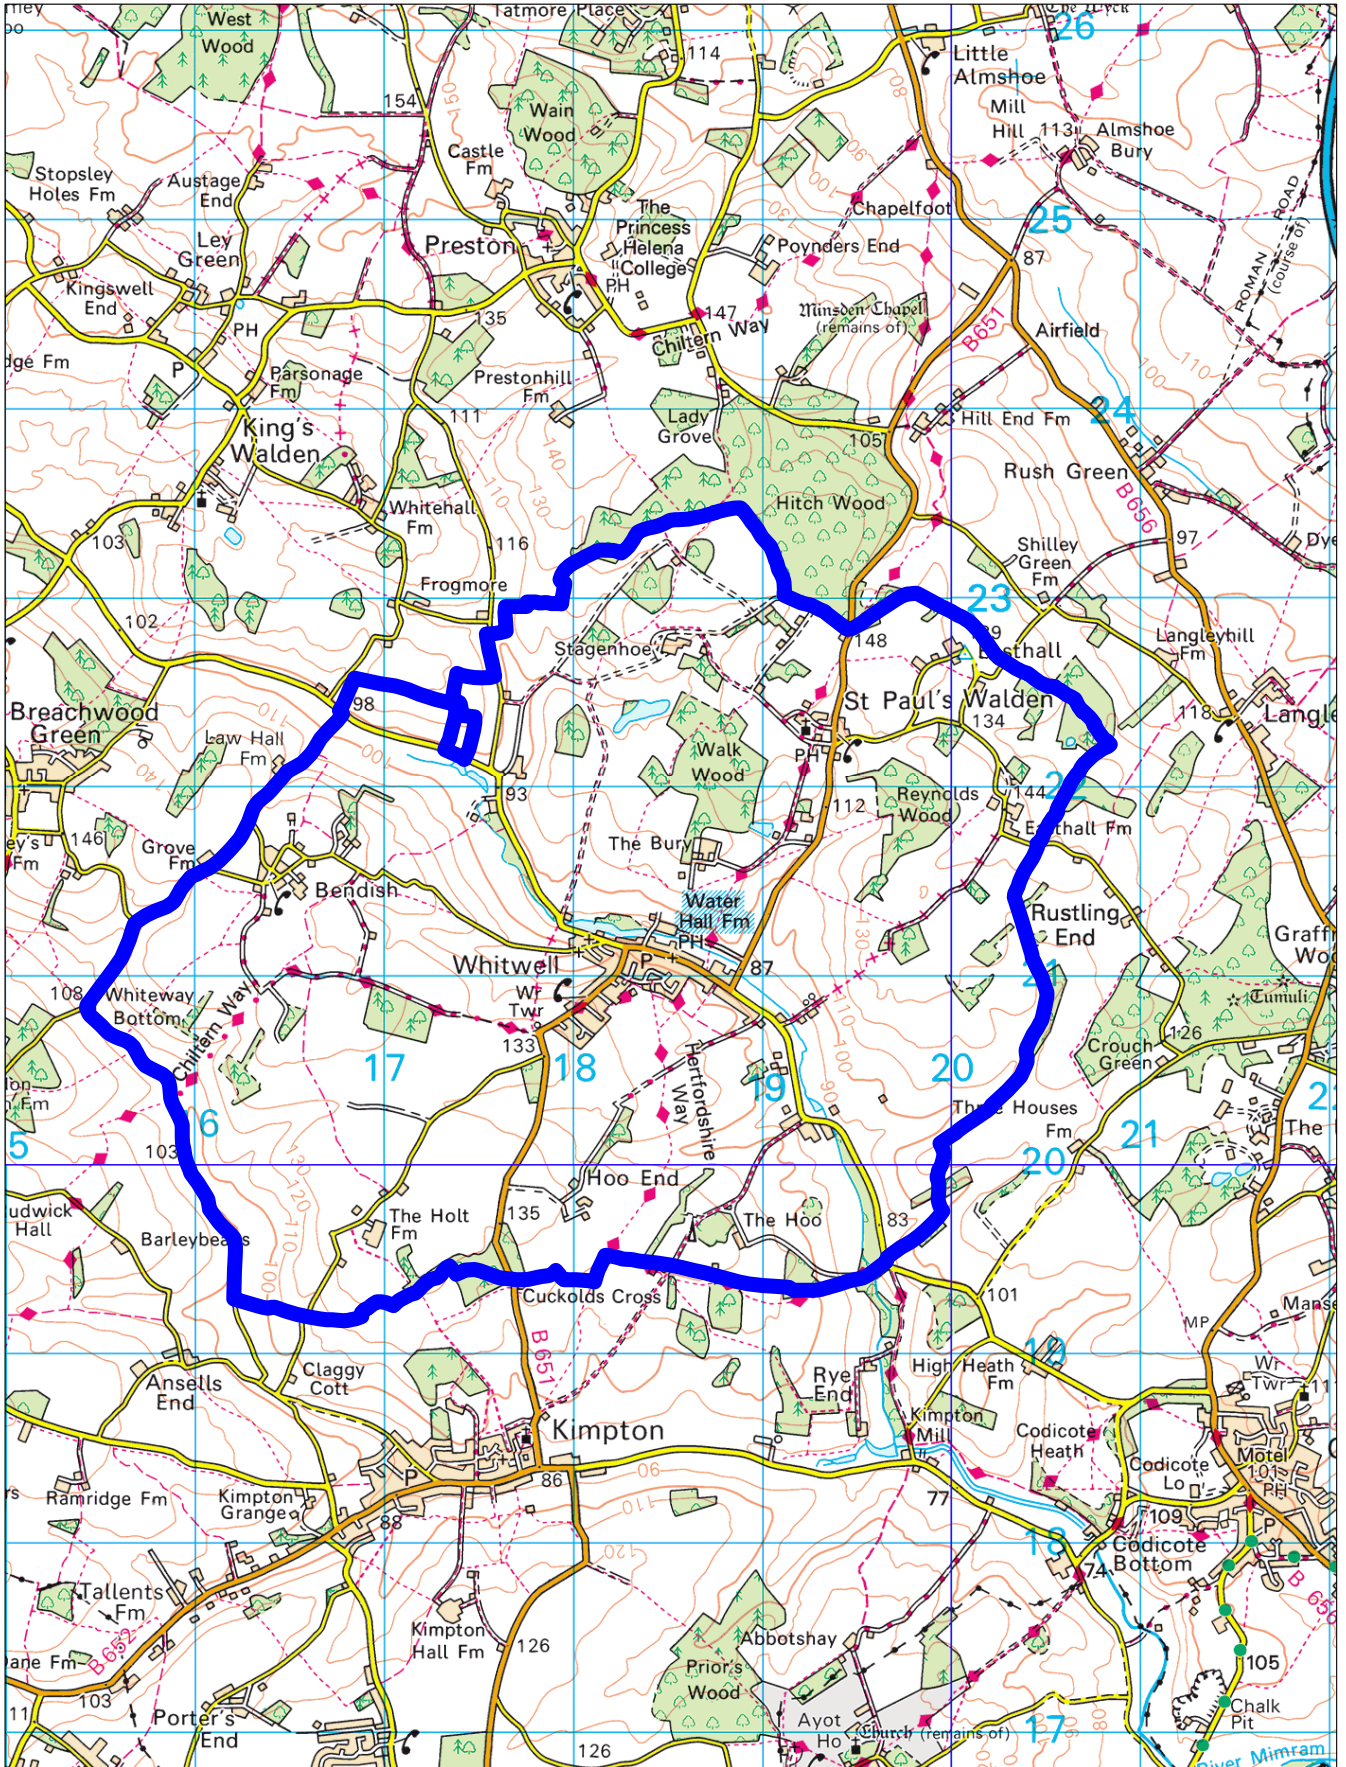

St Paul's Walden proposed neighbourhood plan area

Scale: 1:40000
Date: 09:07:15