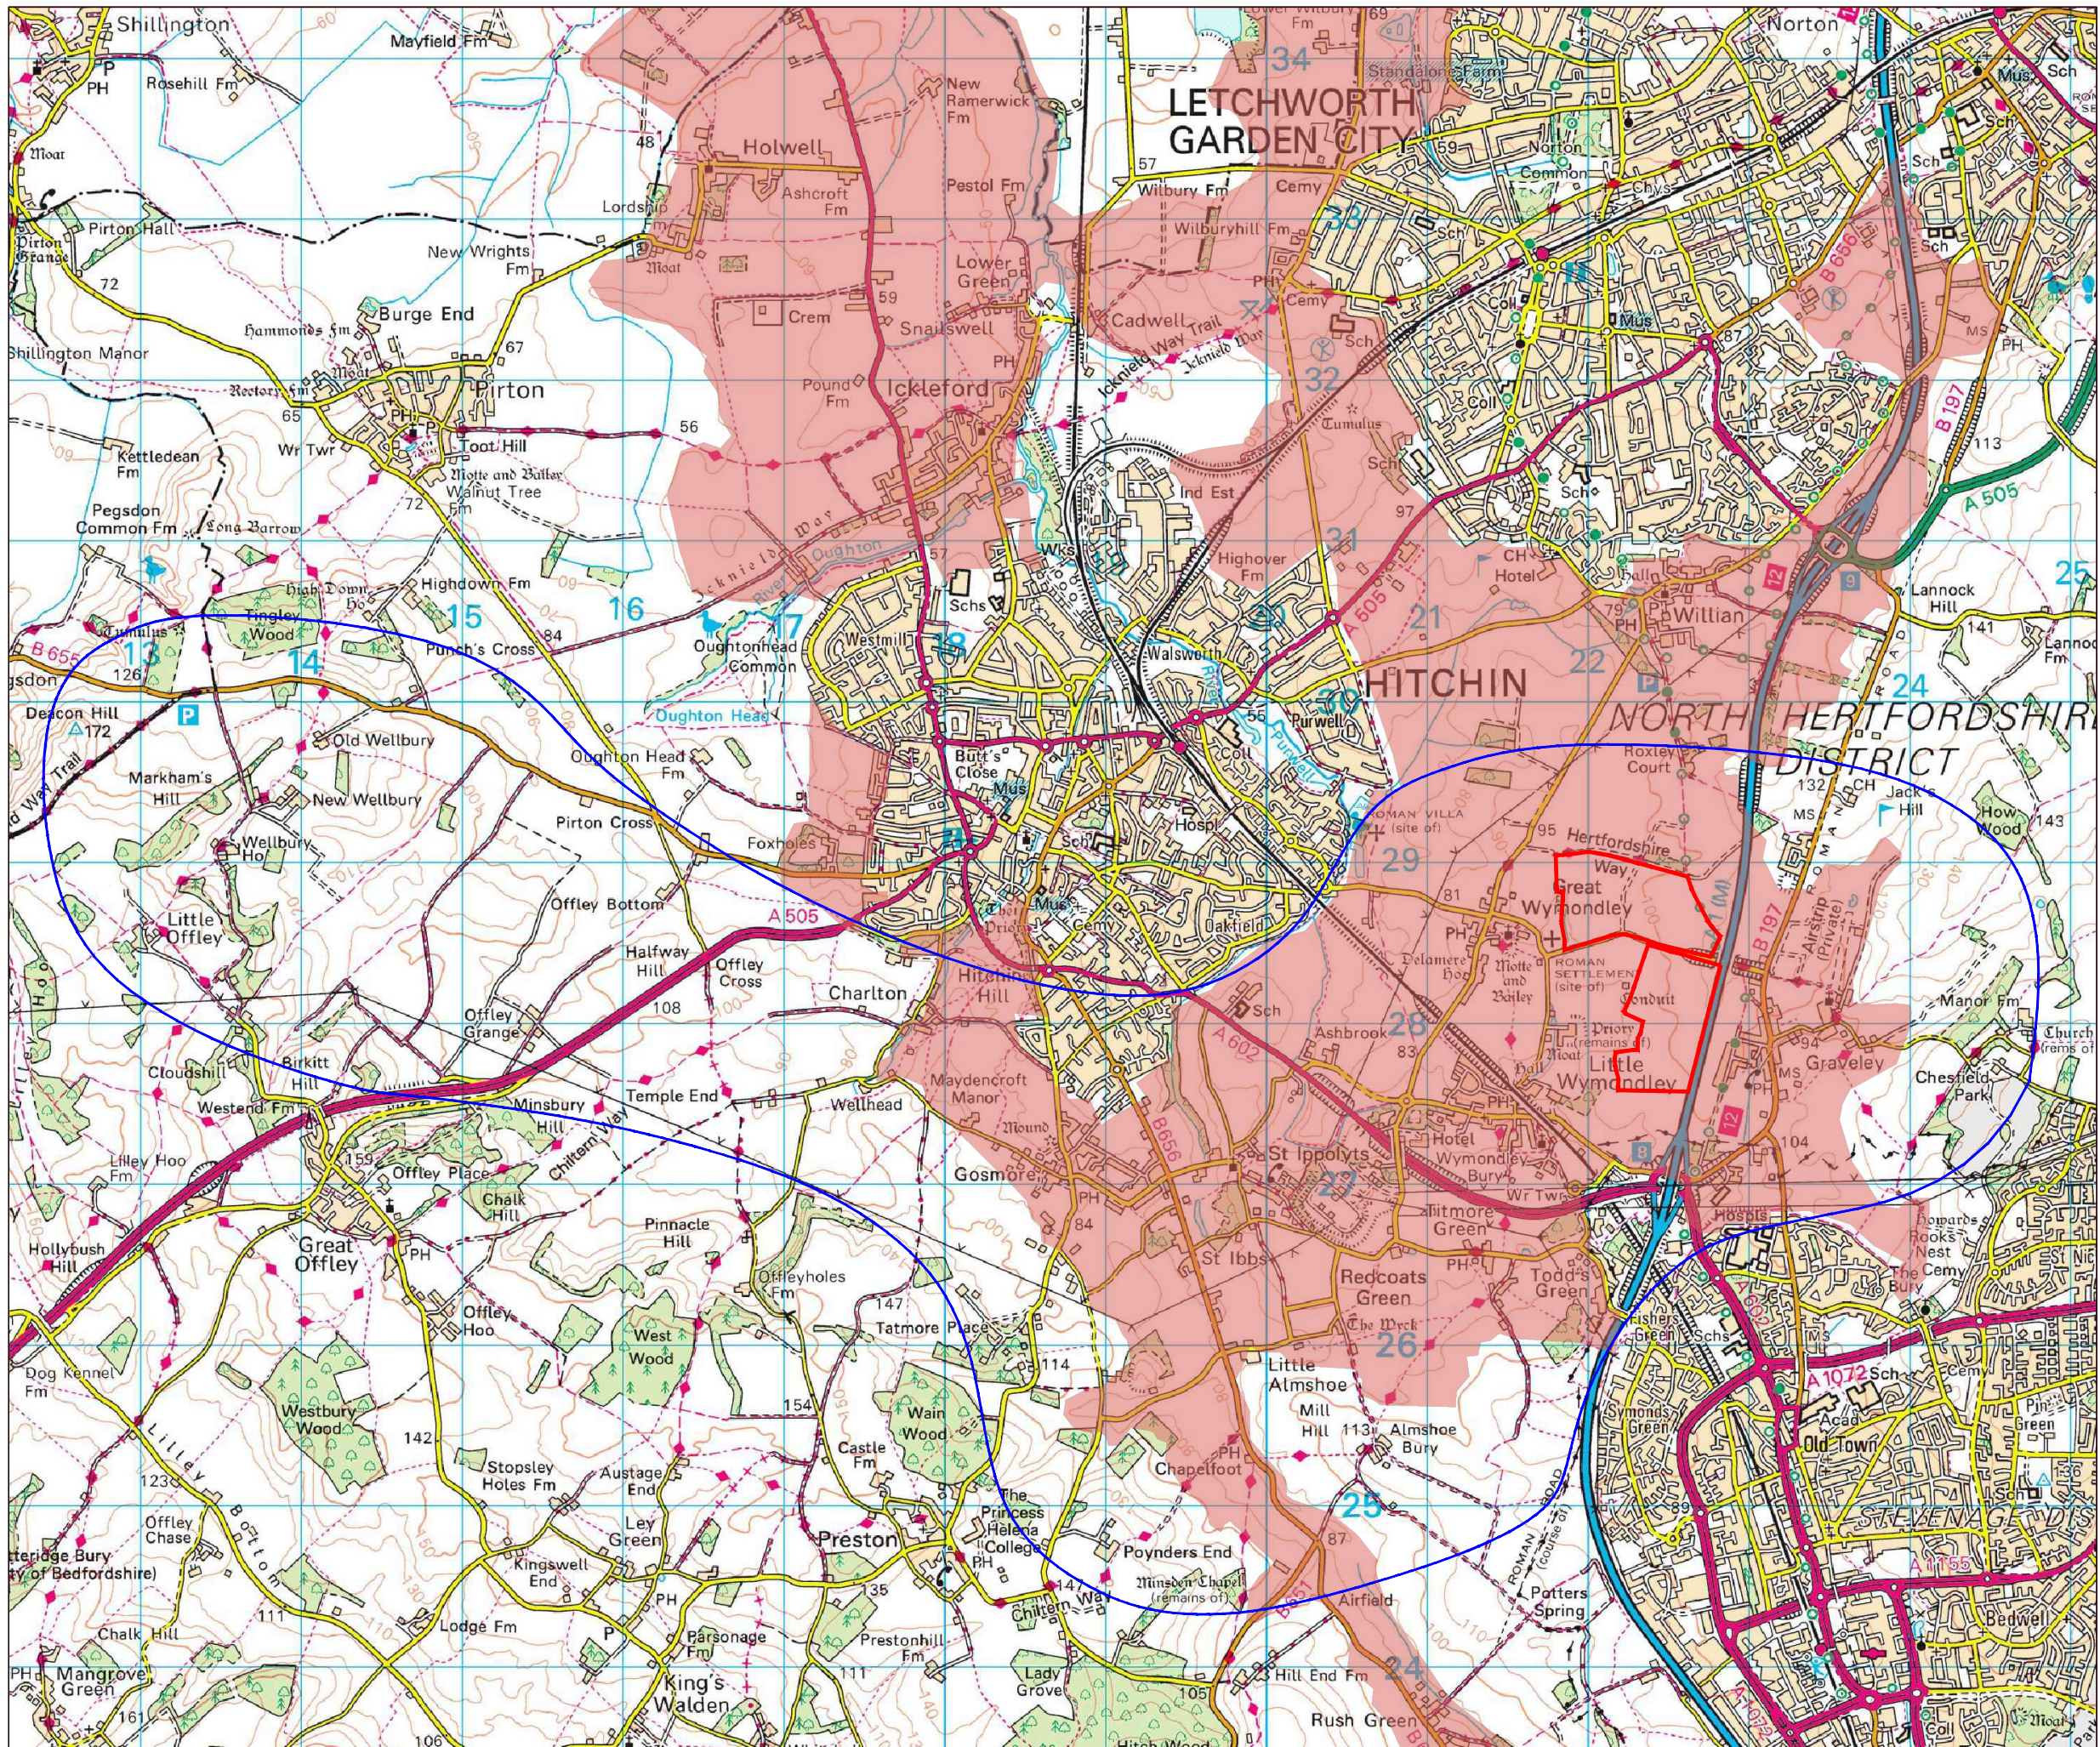

- Application Site
- Study Area
- NCA 87: East Anglian Chalk
- NCA 110: Chilterns
- NCA 86: South Suffolk and North Essex Clayland

Priory Farm Solar Array

Figure 5

National Character Areas

Scale
1:40,000@A3

Date
October 2021

axis

- Application Site
- Study Area
- RLCT 13: Lowland Village Farmlands

Priory Farm Solar Array

Figure 6

Regional Character Areas

Scale
1:40,000@A3

Date
October 2021

- Application Site
- Study Area
- Arlesey - Great Wymondley LCA

Priory Farm Solar Array

Figure 7

County / District Character Areas

Scale
1:40,000@A3

Date
October 2021

- Application Site
- Study Area
- # Viewpoint Location

Priory Farm Solar Array

Figure 8

Viewpoint Locations

Scale
1:40,000@A3

Date
October 2021