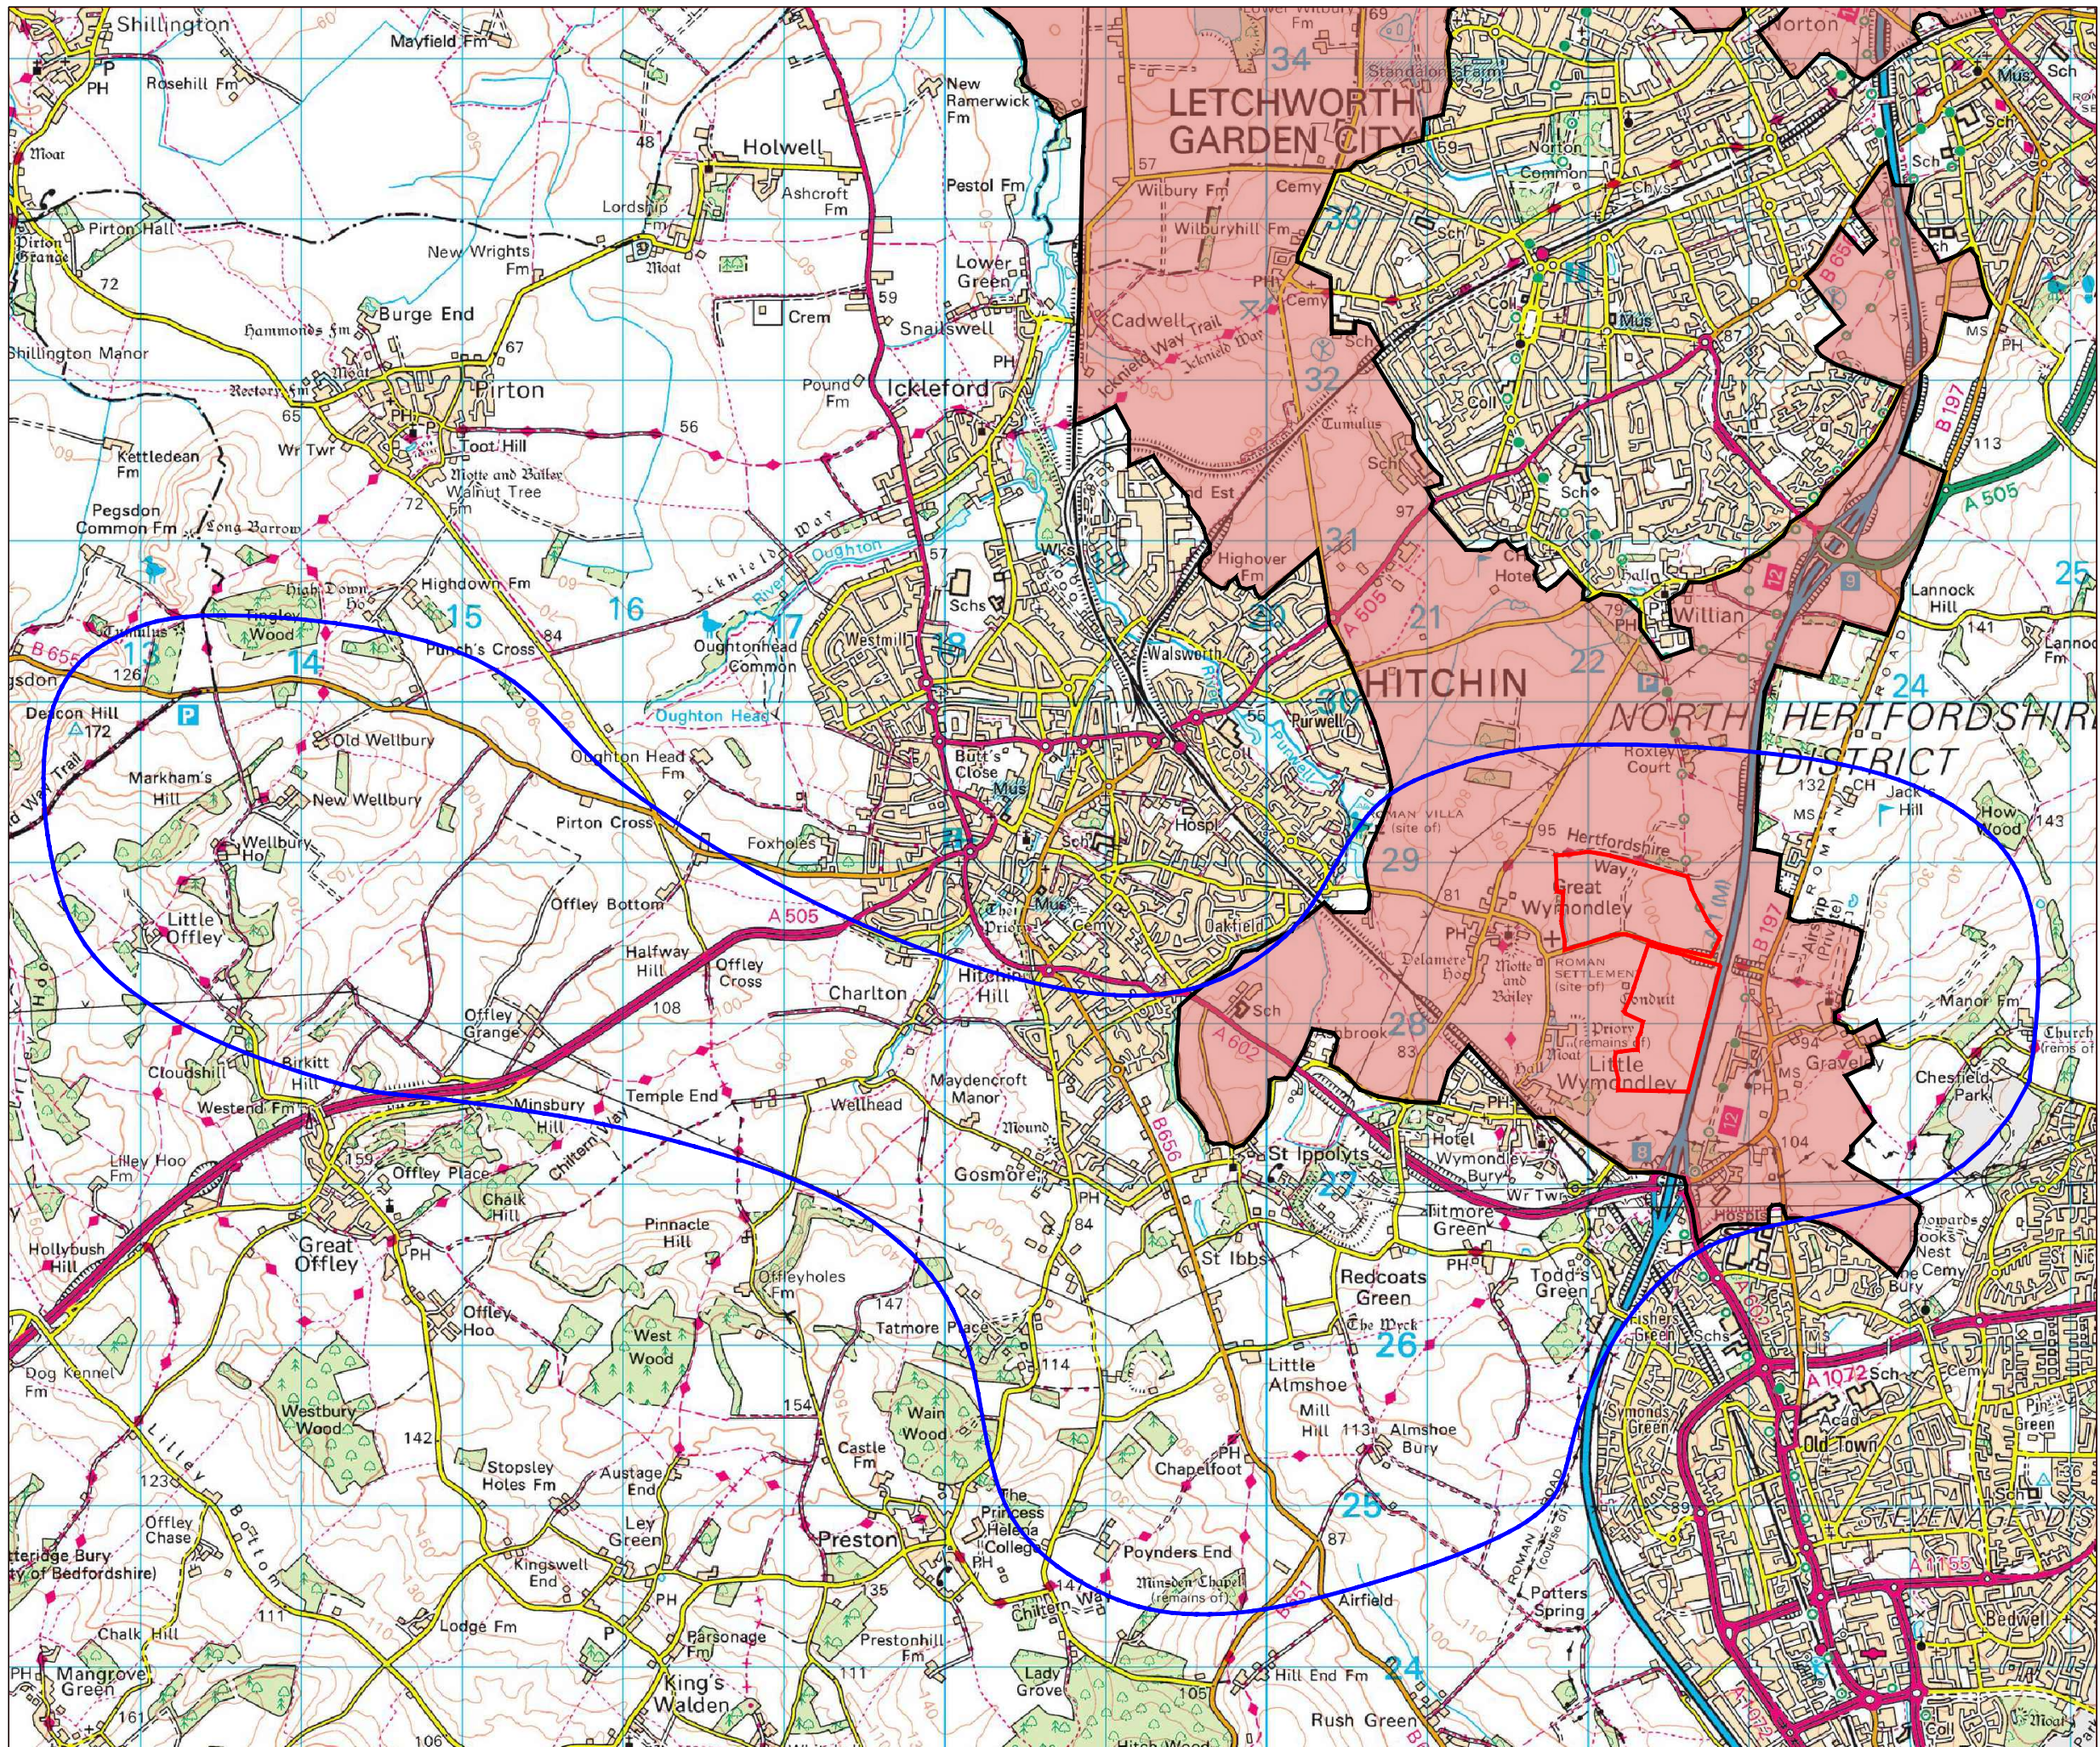

- Application Site
- Study Area
- NCA 87: East Anglian Chalk
- NCA 110: Chilterns
- NCA 86: South Suffolk and North Essex Clayland

Priory Farm Solar Array

Figure 5

National Character Areas

Scale
1:40,000@A3

Date
October 2021

axis

- Application Site
- Study Area
- RLCT 13: Lowland Village Farmlands

Priory Farm Solar Array

Figure 6

Regional Character Areas

Scale
1:40,000@A3

Date
October 2021

- Application Site
- Study Area
- Arlesey - Great Wymondley LCA

Priory Farm Solar Array

Figure 7

County / District Character Areas

Scale
1:40,000@A3

Date
October 2021

- Application Site
- Study Area
- # Viewpoint Location

Priory Farm Solar Array

Figure 8

Viewpoint Locations

Scale
1:40,000@A3

Date
October 2021