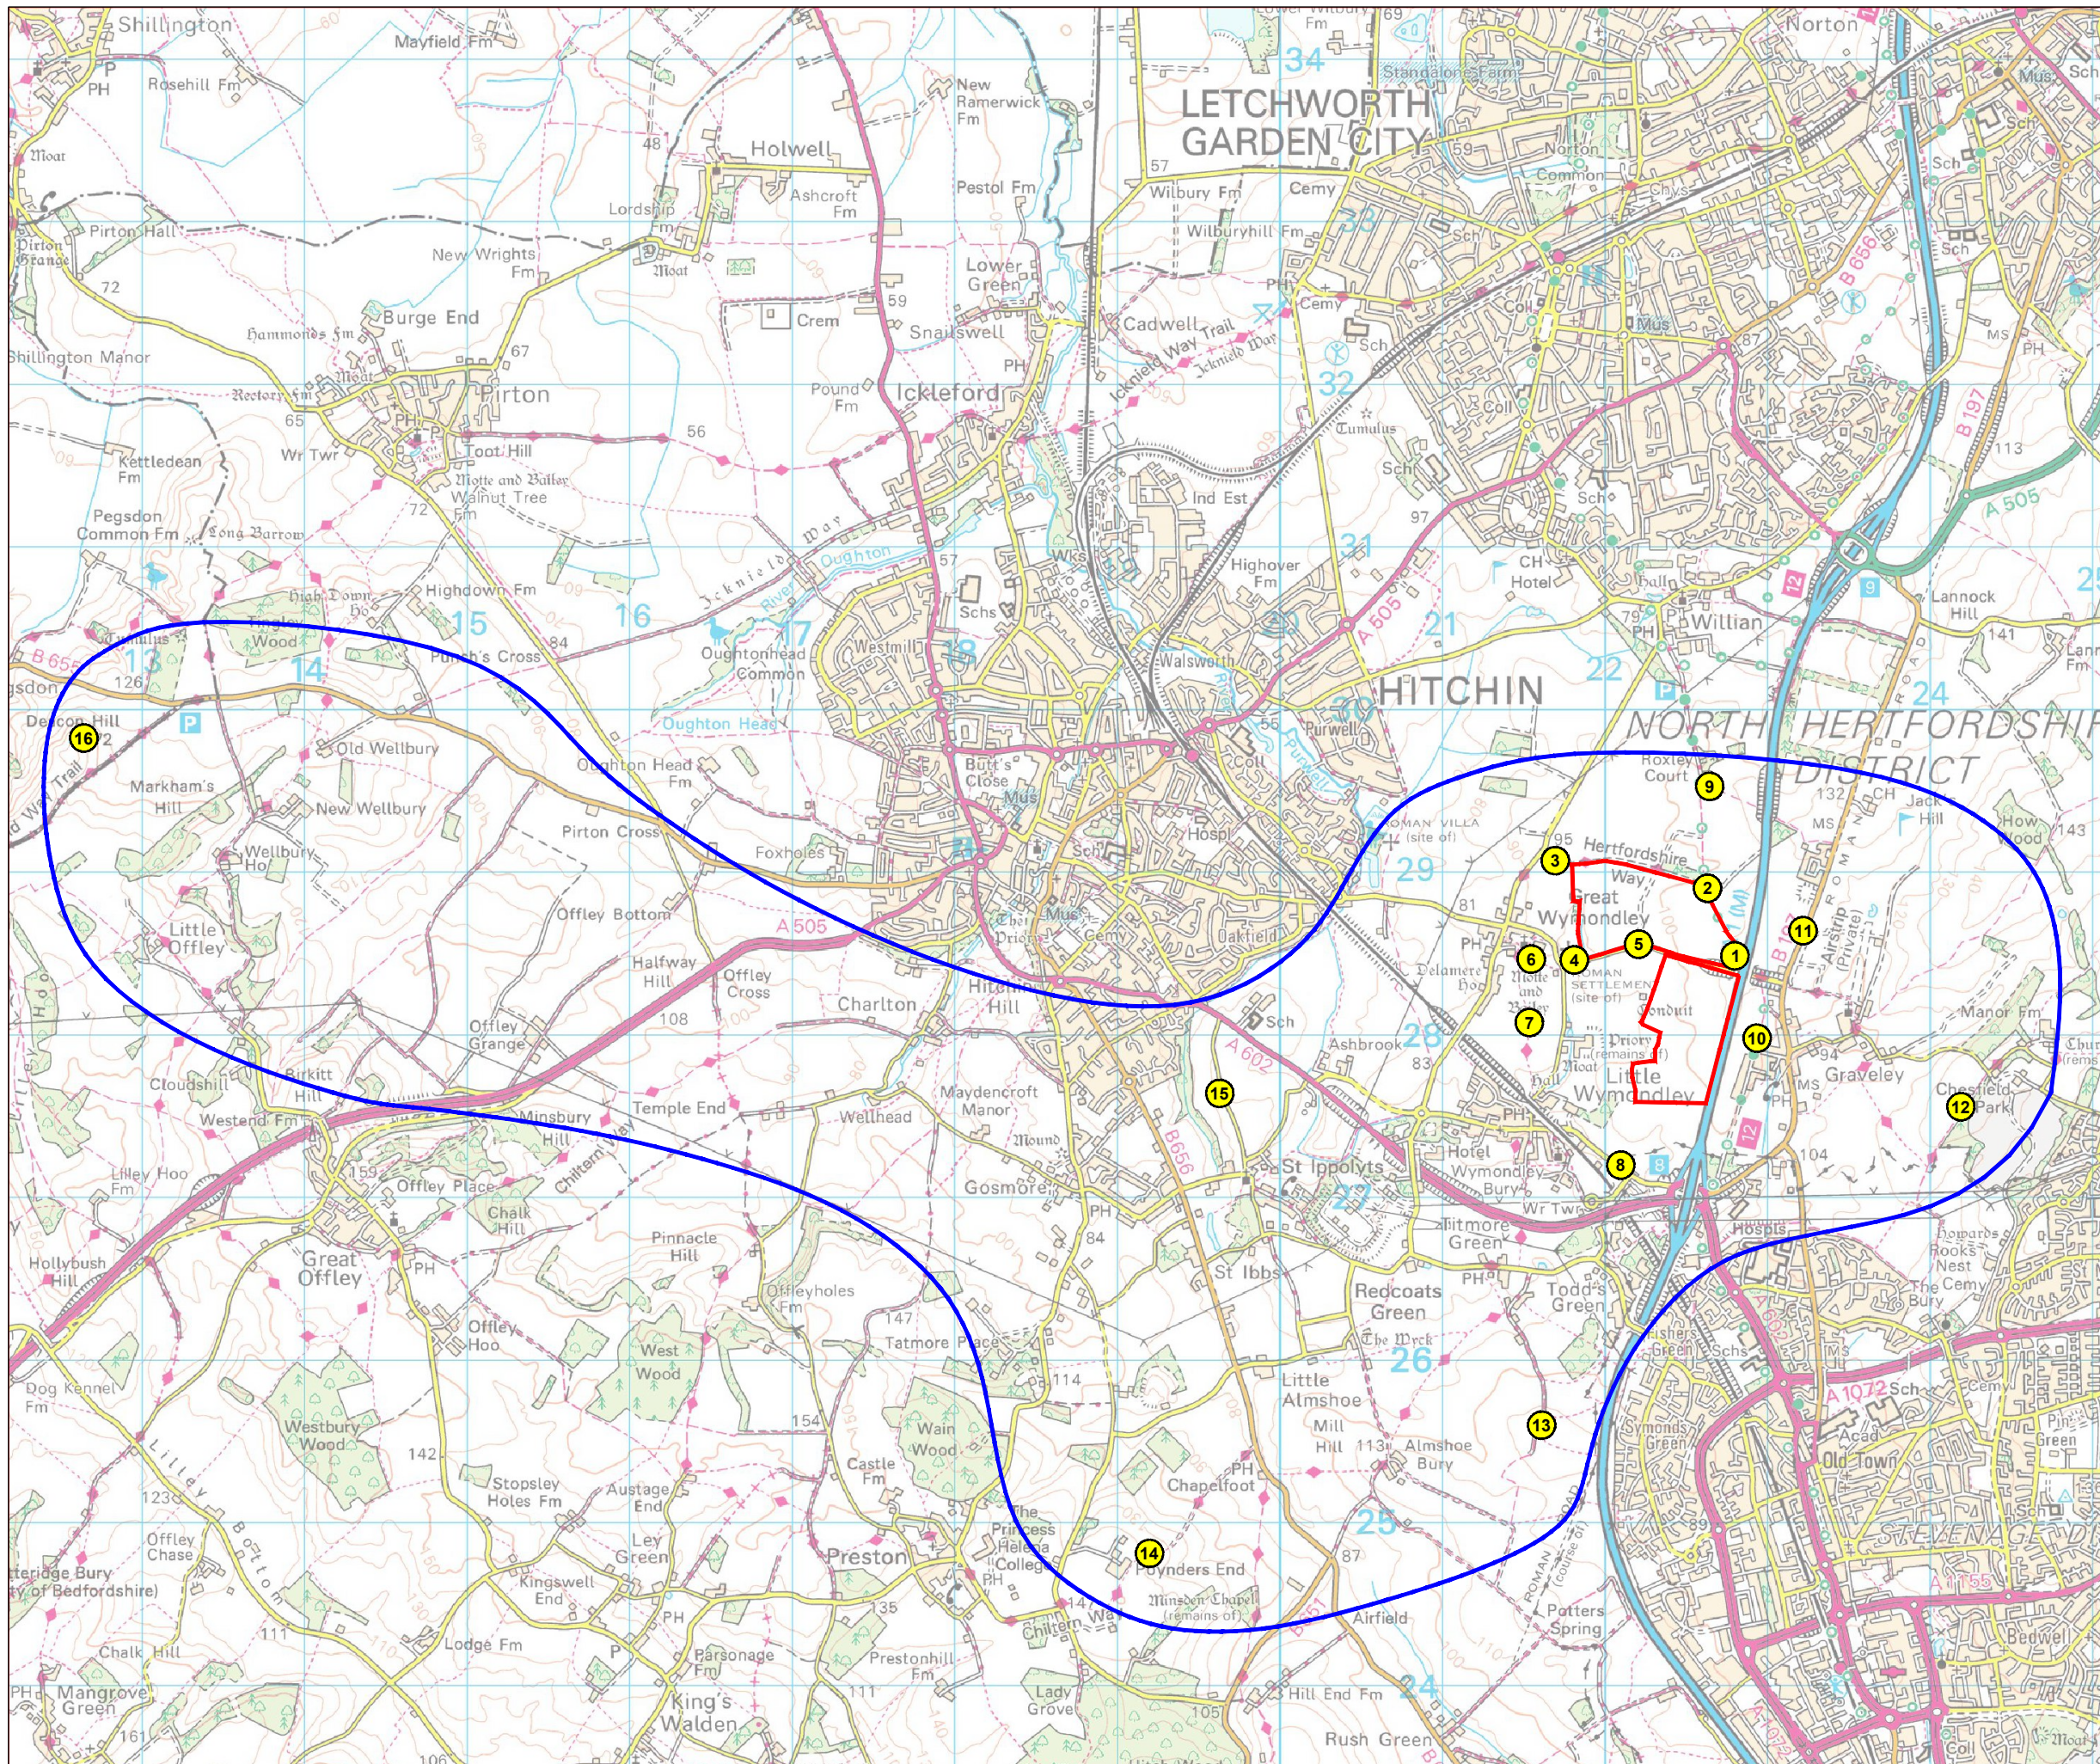

- Application Site
- Study Area
- NCA 87: East Anglian Chalk
- NCA 110: Chilterns
- NCA 86: South Suffolk and North Essex Clayland

Priory Farm Solar Array

Figure 5

National Character Areas

Scale
1:40,000@A3

Date
October 2021

axis

- Application Site
- Study Area
- RLCT 13: Lowland Village Farmlands

Priory Farm Solar Array

Figure 6

Regional Character Areas

Scale
1:40,000@A3

Date
October 2021

- Application Site
- Study Area
- Arlesey - Great Wymondley LCA

Priory Farm Solar Array

Figure 7

County / District Character Areas

Scale
1:40,000@A3

Date
October 2021

- Application Site
- Study Area
- # Viewpoint Location

Priory Farm Solar Array

Figure 8

Viewpoint Locations

Scale
1:40,000@A3

Date
October 2021