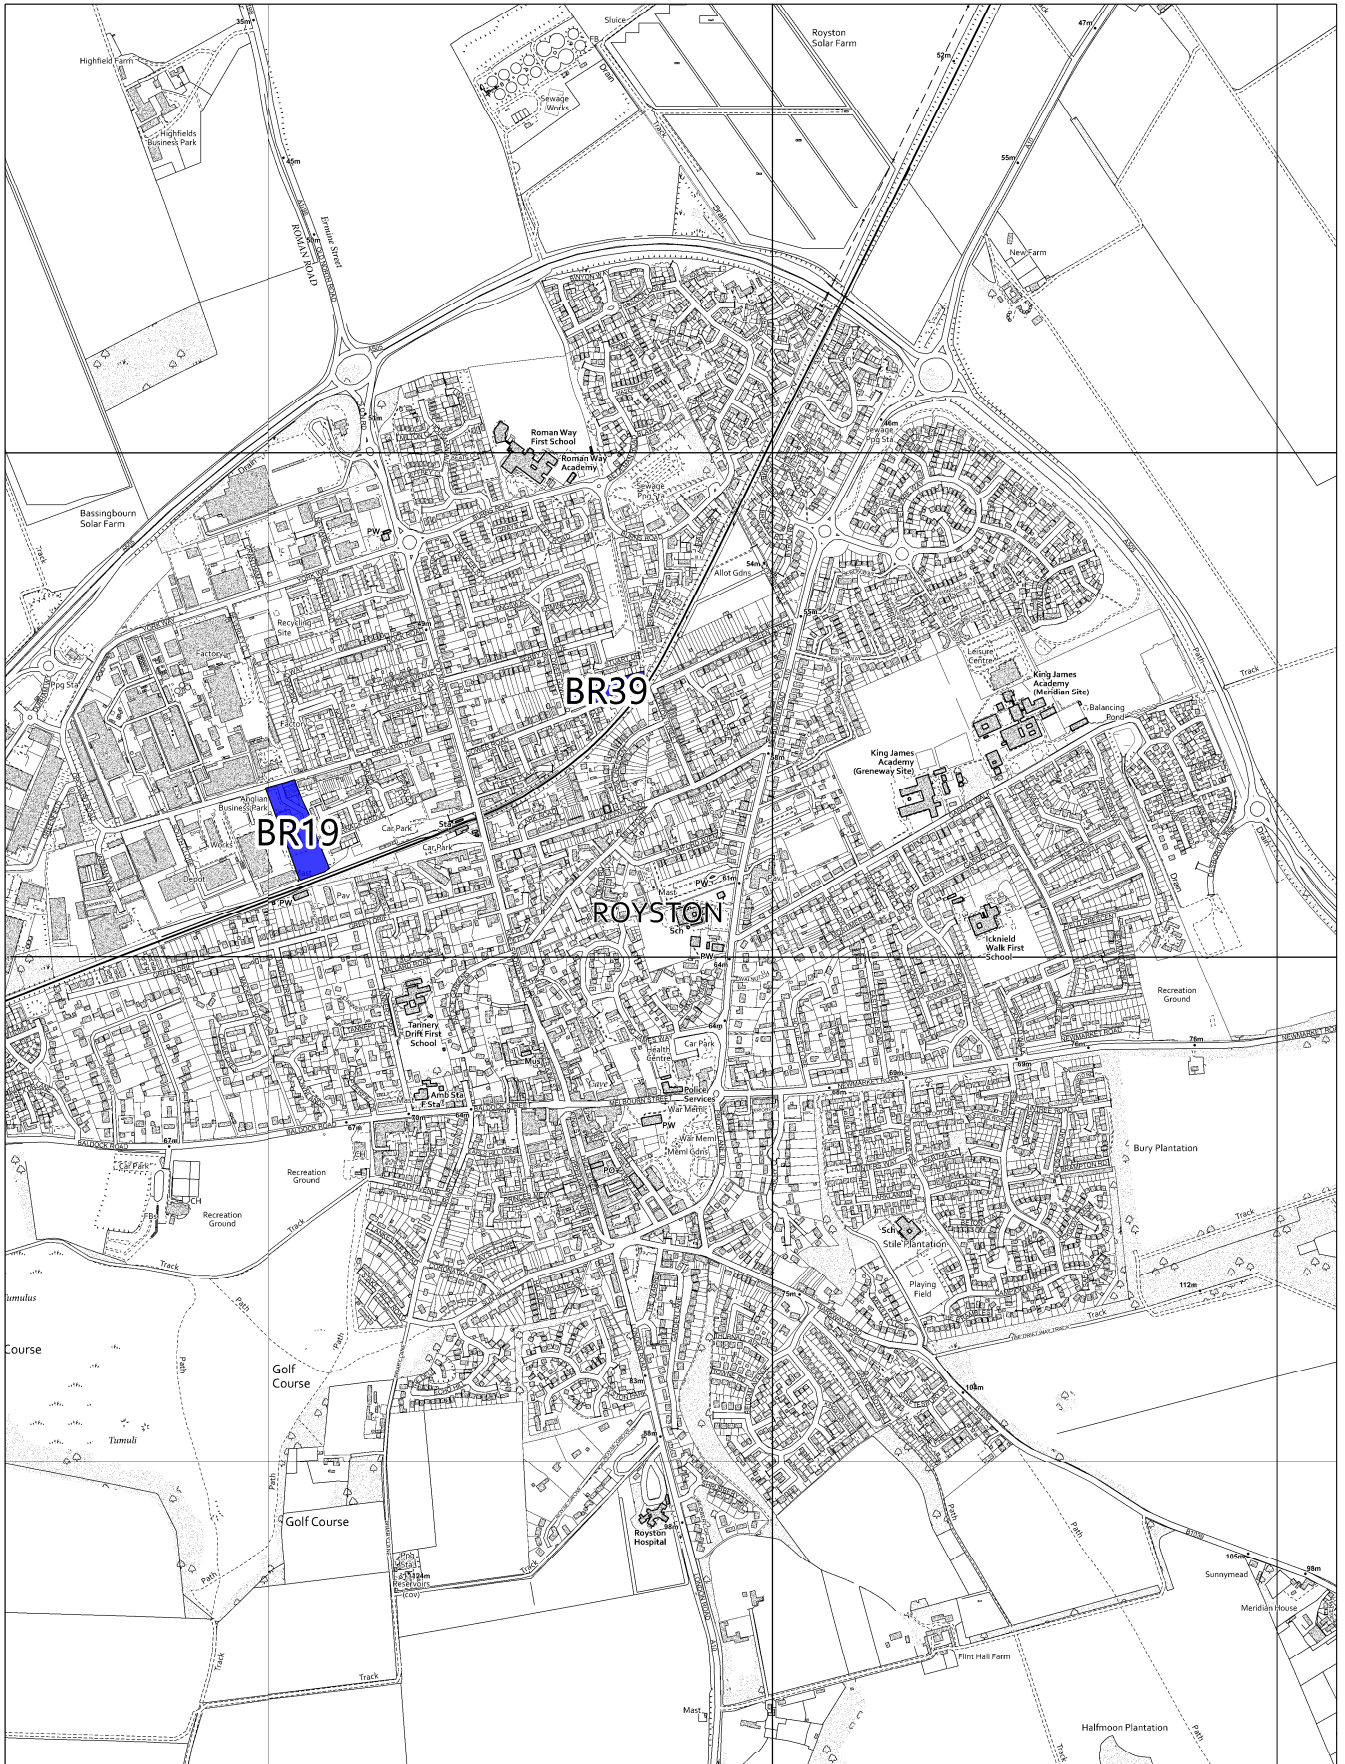

Royston Brownfield Sites

Scale: 1:15000
Date: 21:12:22