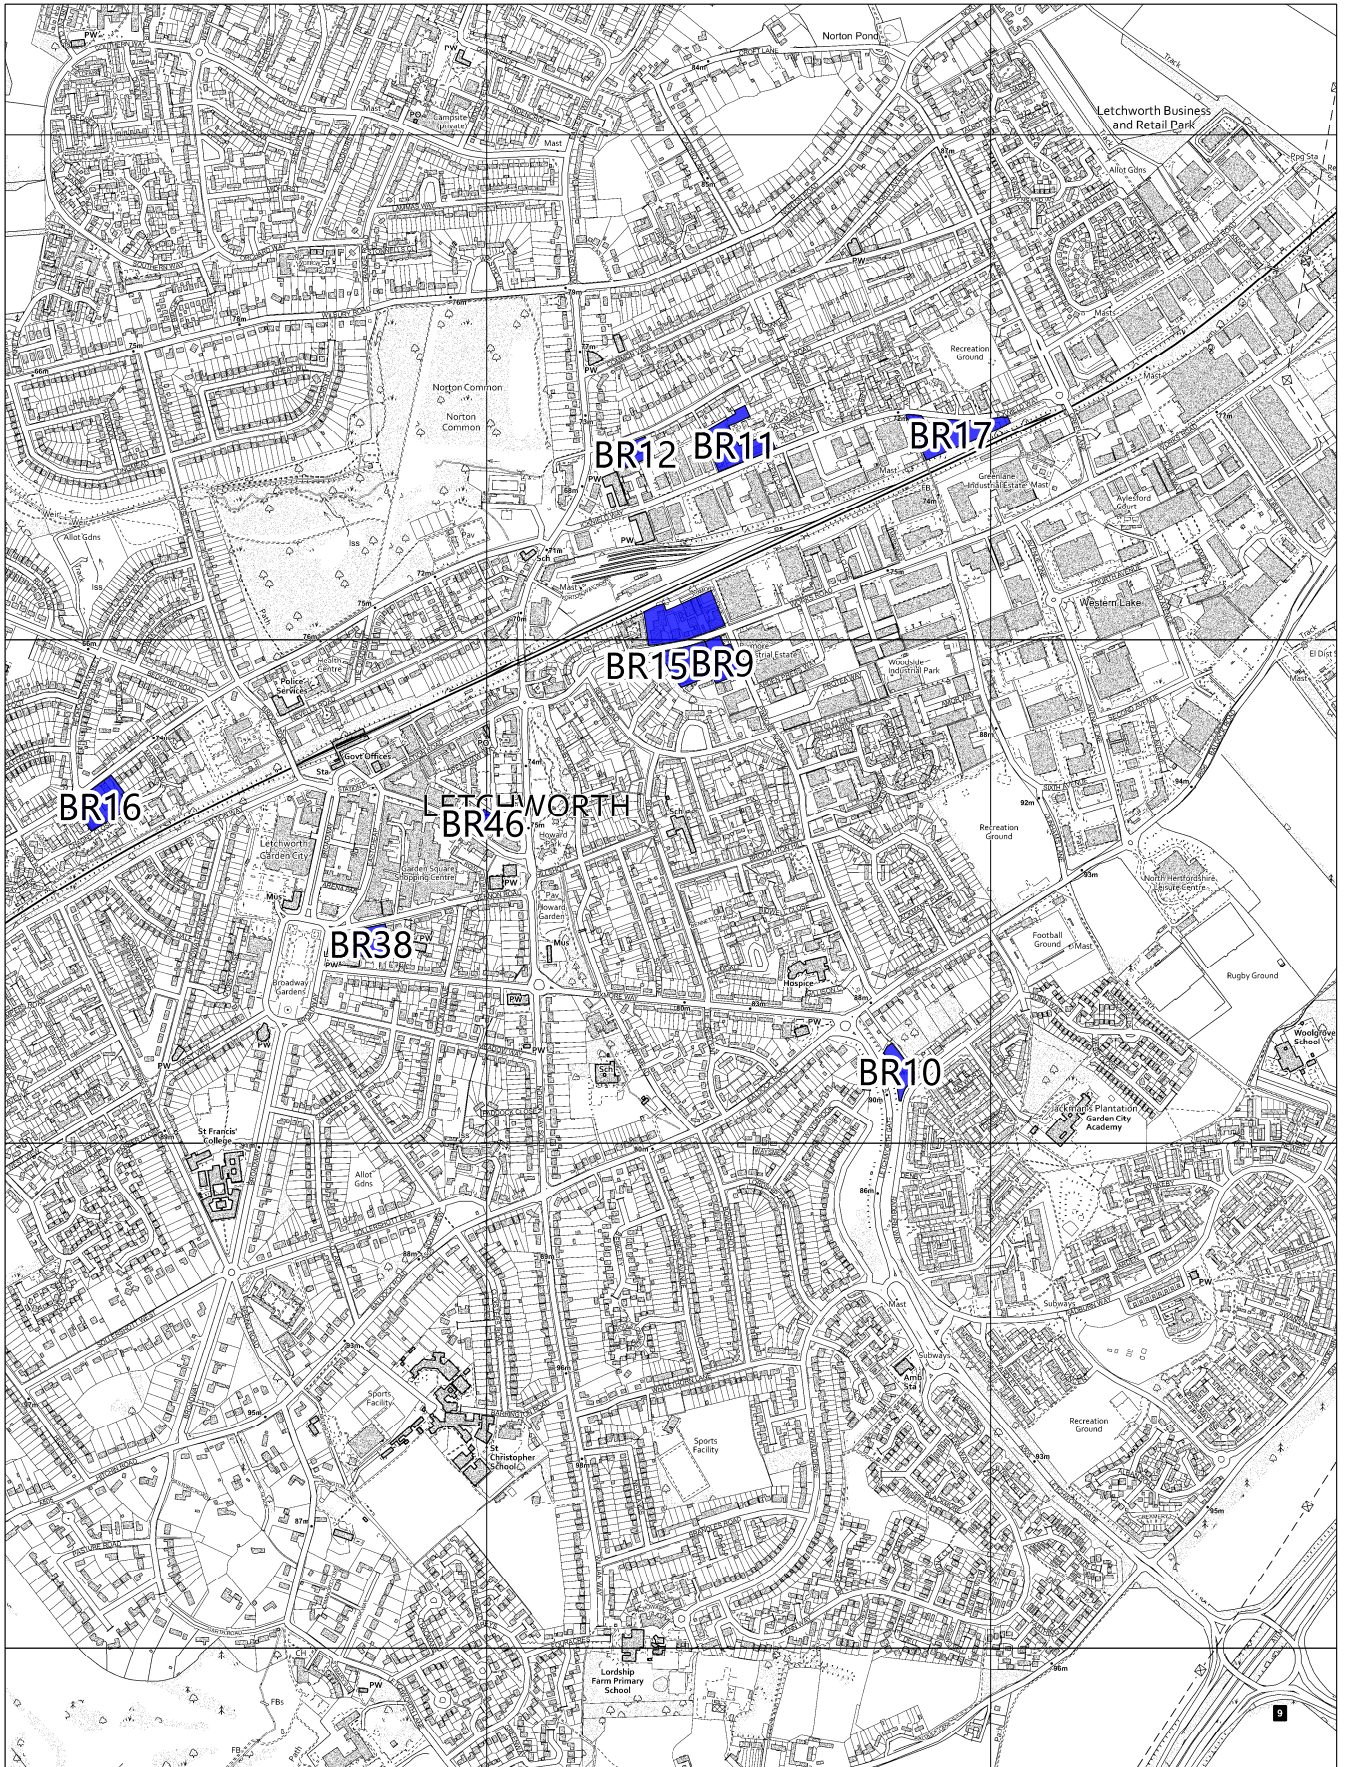

Letchworth Brownfield Sites

Scale: 1:15000
Date: 21:12:22