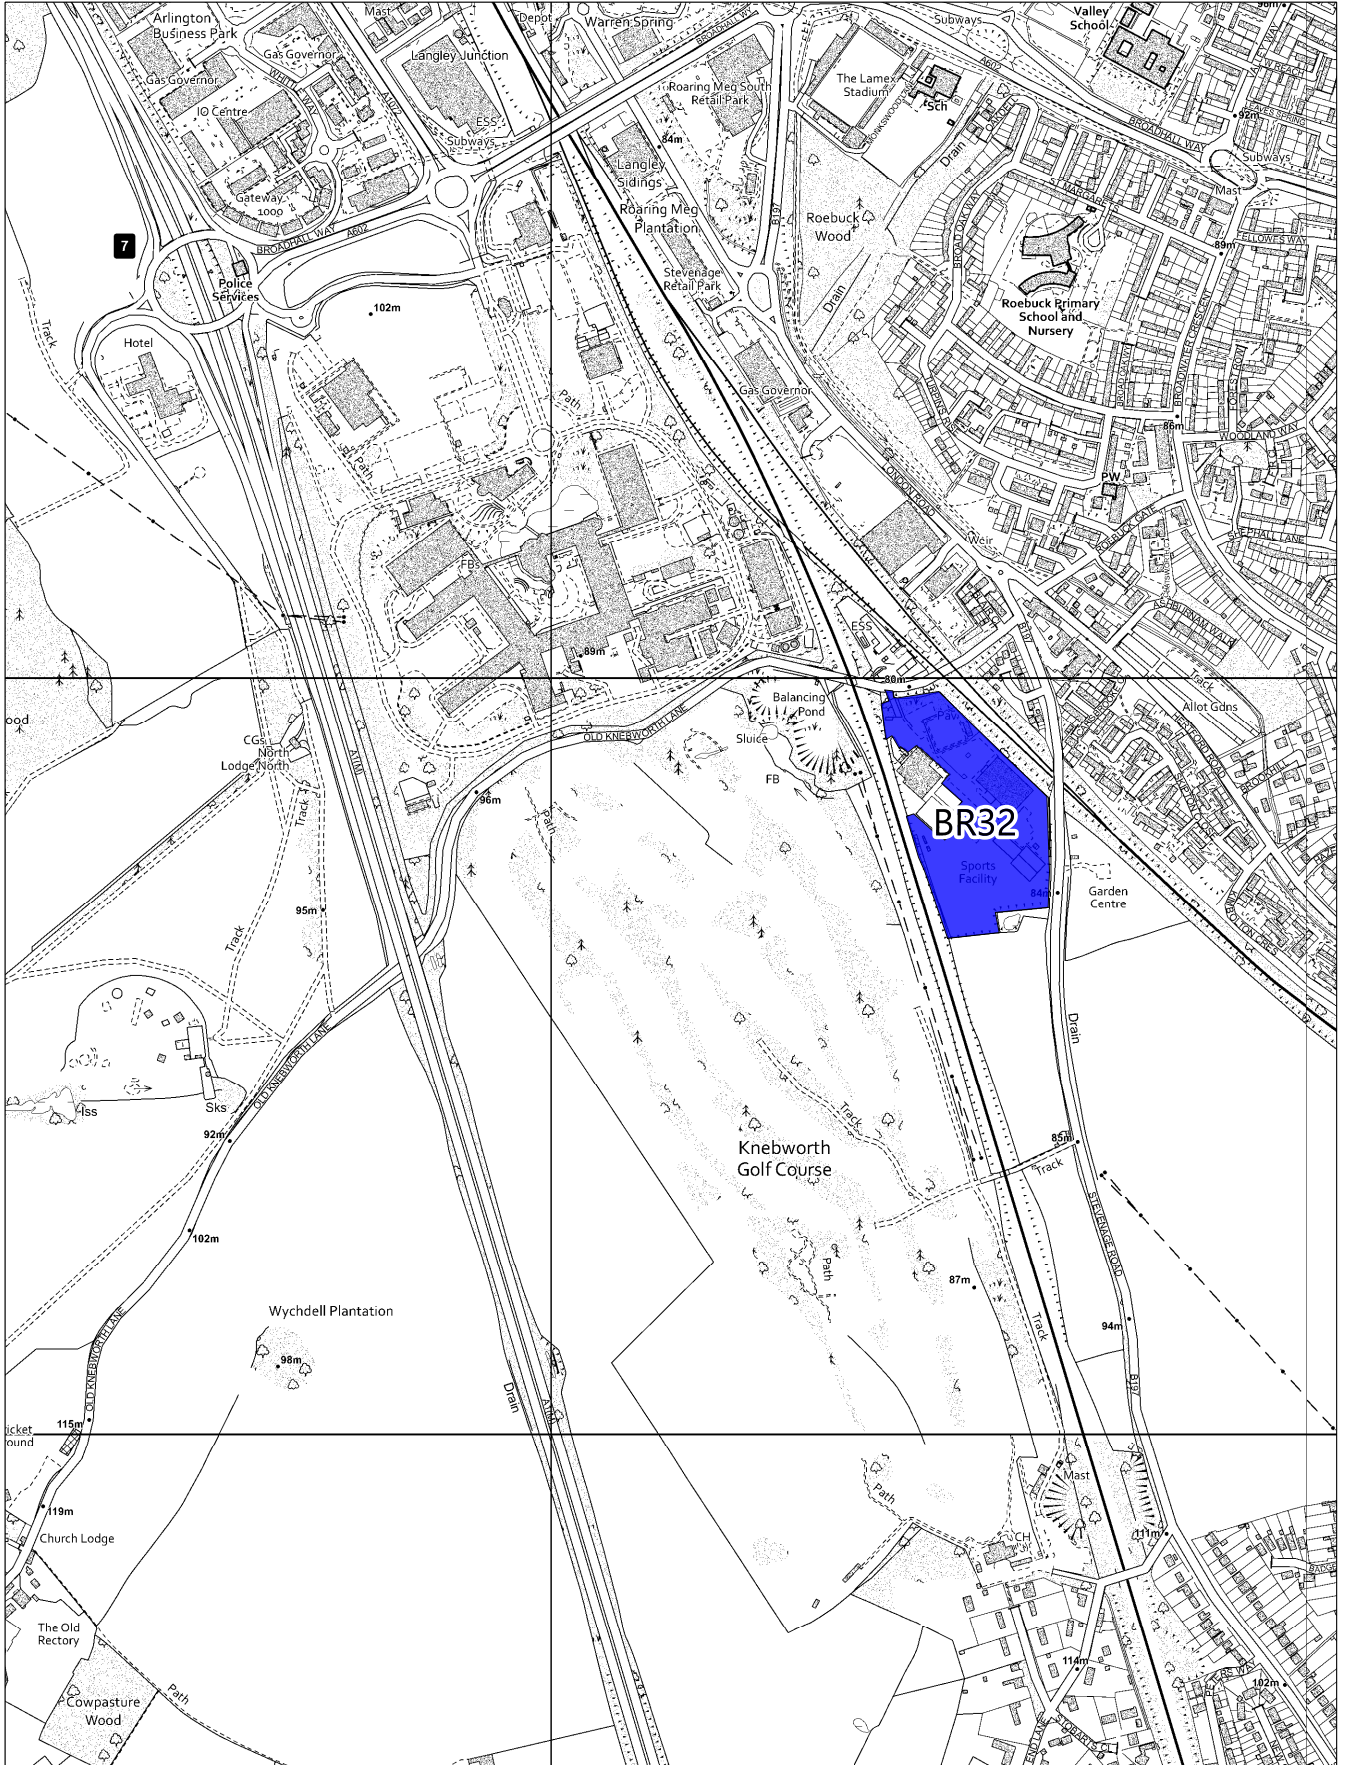

West of Stevenage Brownfield Sites

Scale: 1:10000
Date: 21:12:22