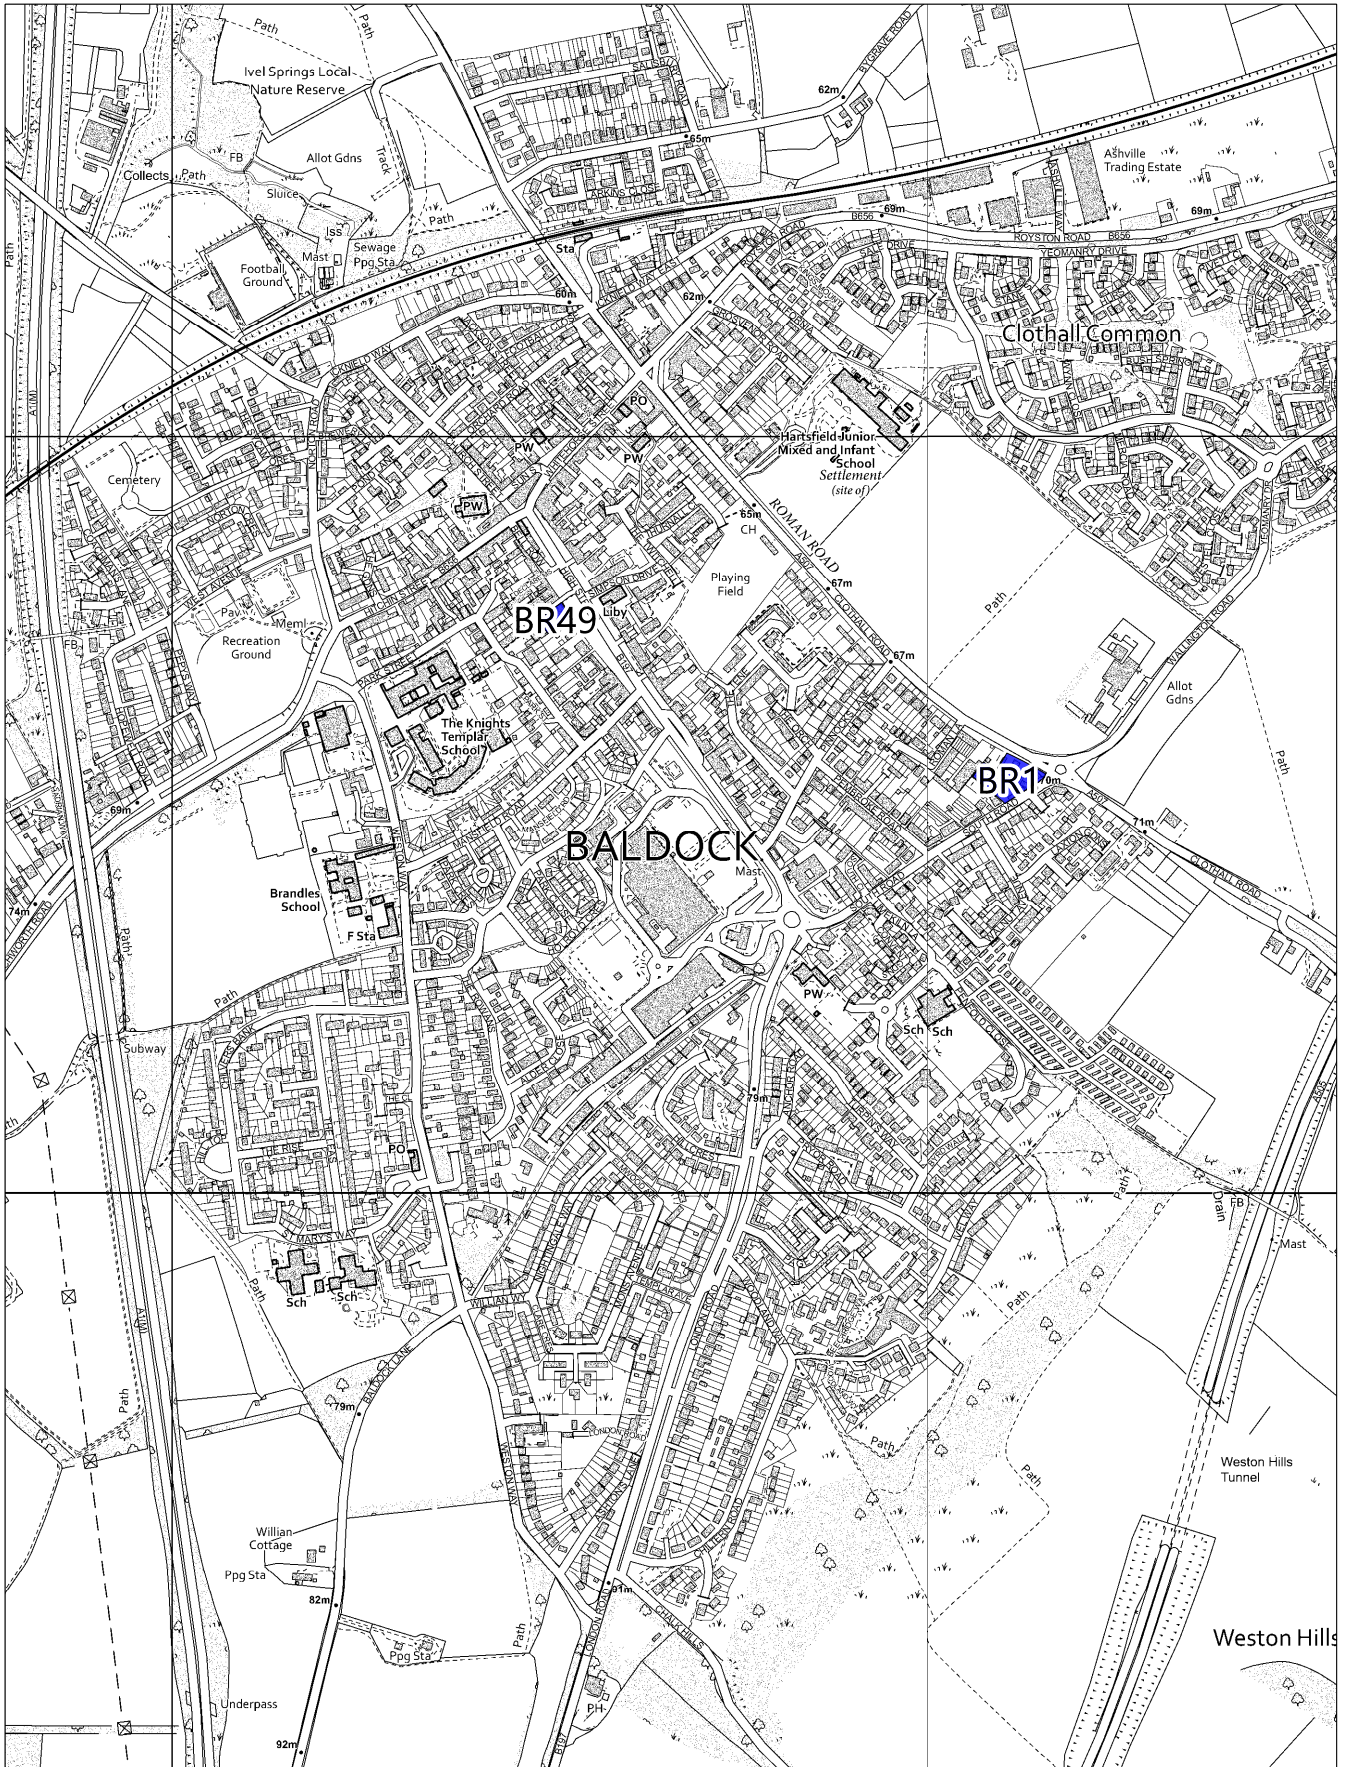

Baldock Brownfield Sites

Scale: 1:10000
Date: 21:12:22